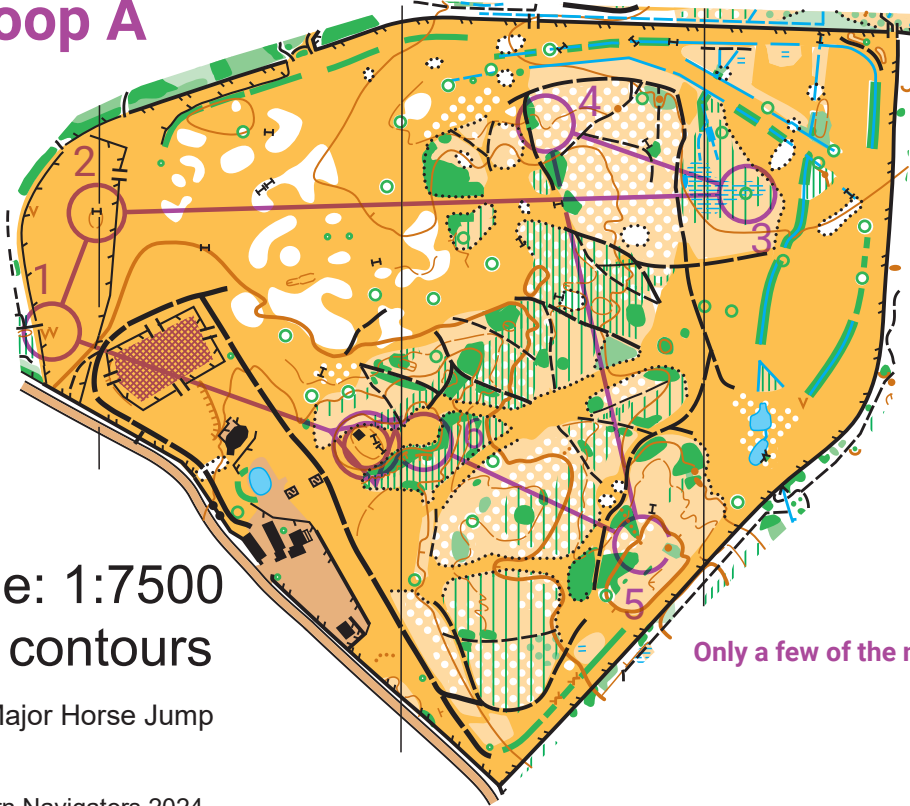

Tweseldown

Loop A

scale: 1:7500
5m contours

▬ Major Horse Jump

© Southern Navigators 2024

Tweseldown MLS			
7 August 2024			
Loop A	2.0 km	30 m	
▶	○	⌈	
1 104 →	∇		
2 119	○	⊖	
3 122	△ ✿	○•	
4 120	∩		
5 101	⌒	∟	
6 127	⋯		
⊗	60 m		⊗

Courses close: at 15:00

You must report to the finish even if you do not complete the course

Only a few of the more prominent horse jumps are mapped