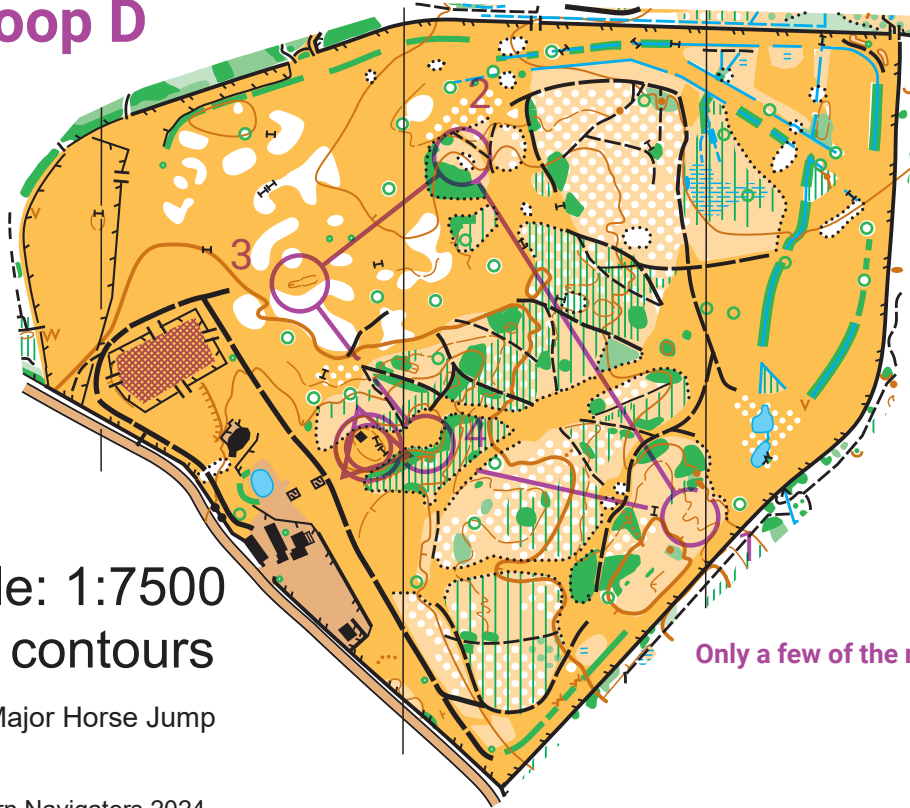

# Tweseldown

## Loop D

scale: 1:7500  
5m contours

▬ Major Horse Jump

© Southern Navigators 2024

Tweseldown MLS			
7 August 2024			
Loop D	1.2 km	25 m	
▶	○	⌈	⌋
1 115 ←	∩		
2 107	⌈	○	
3 121	∩		
4 127	⋯		
⊗	60 m		⊗

Courses close: at 15:00

You must report to the finish even if you do not complete the course

Only a few of the more prominent horse jumps are mapped