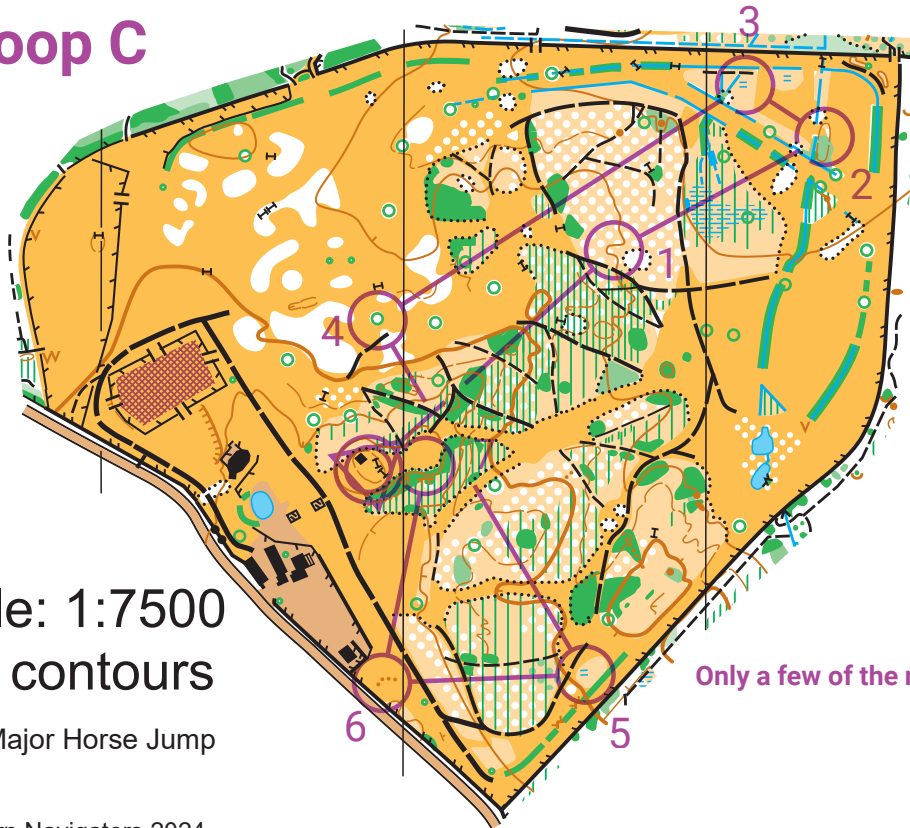

Tweseldown

Loop C

scale: 1:7500
5m contours

▬ Major Horse Jump

© Southern Navigators 2024

Tweseldown MLS			
7 August 2024			
Loop C		2.0 km	30 m
▶		○	⏏
1	118	⌒	
2	111	○	⏏
3	114	≡	
4	112	⚠ ⚙	⦿
5	108	≡	
6	124	≡	✓
7	127	⦿	
		60 m	⦿

Courses close: at 15:00

You must report to the finish even if you do not complete the course

Only a few of the more prominent horse jumps are mapped