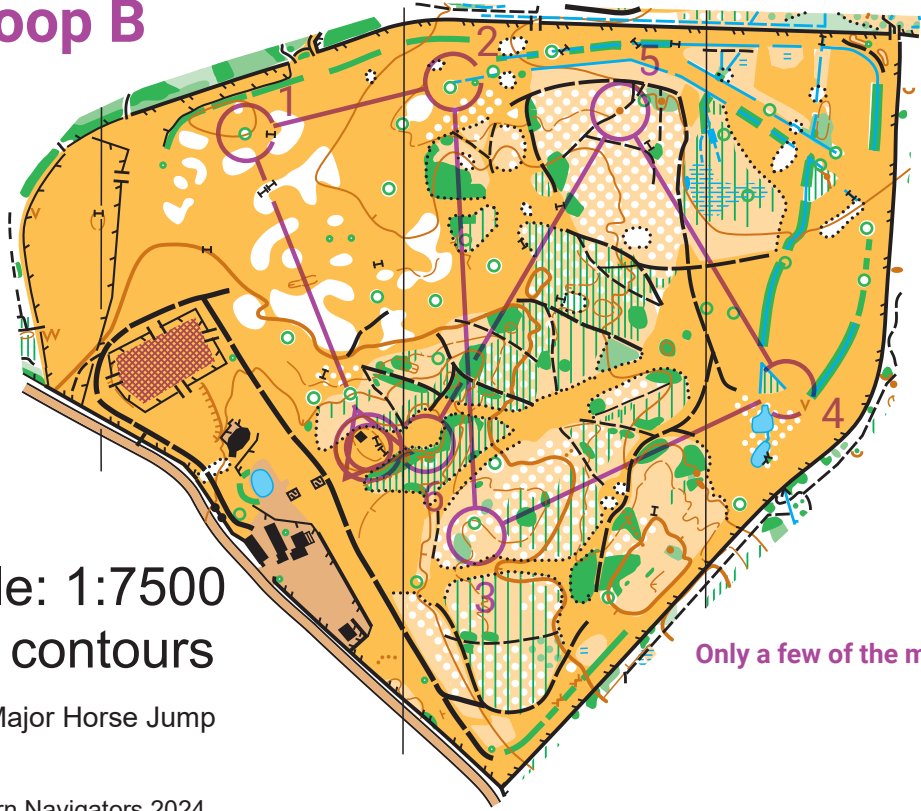

# Tweseldown

## Loop B

scale: 1:7500  
5m contours

↳ Major Horse Jump

© Southern Navigators 2024

Tweseldown MLS			
7 August 2024			
Loop B	2.1 km	30 m	
▶	○	⌈	⌋
1 105	⌈ ⌋	○	
2 123	⌈ ⌋	⌈	
3 106	⌈		
4 131	⌈ ⌋	⌋	
5 109	•	○	
6 127	⌈ ⌋		
⊗	60 m	⊗	

Courses close: at 15:00

You must report to the finish even if you do not complete the course

Only a few of the more prominent horse jumps are mapped