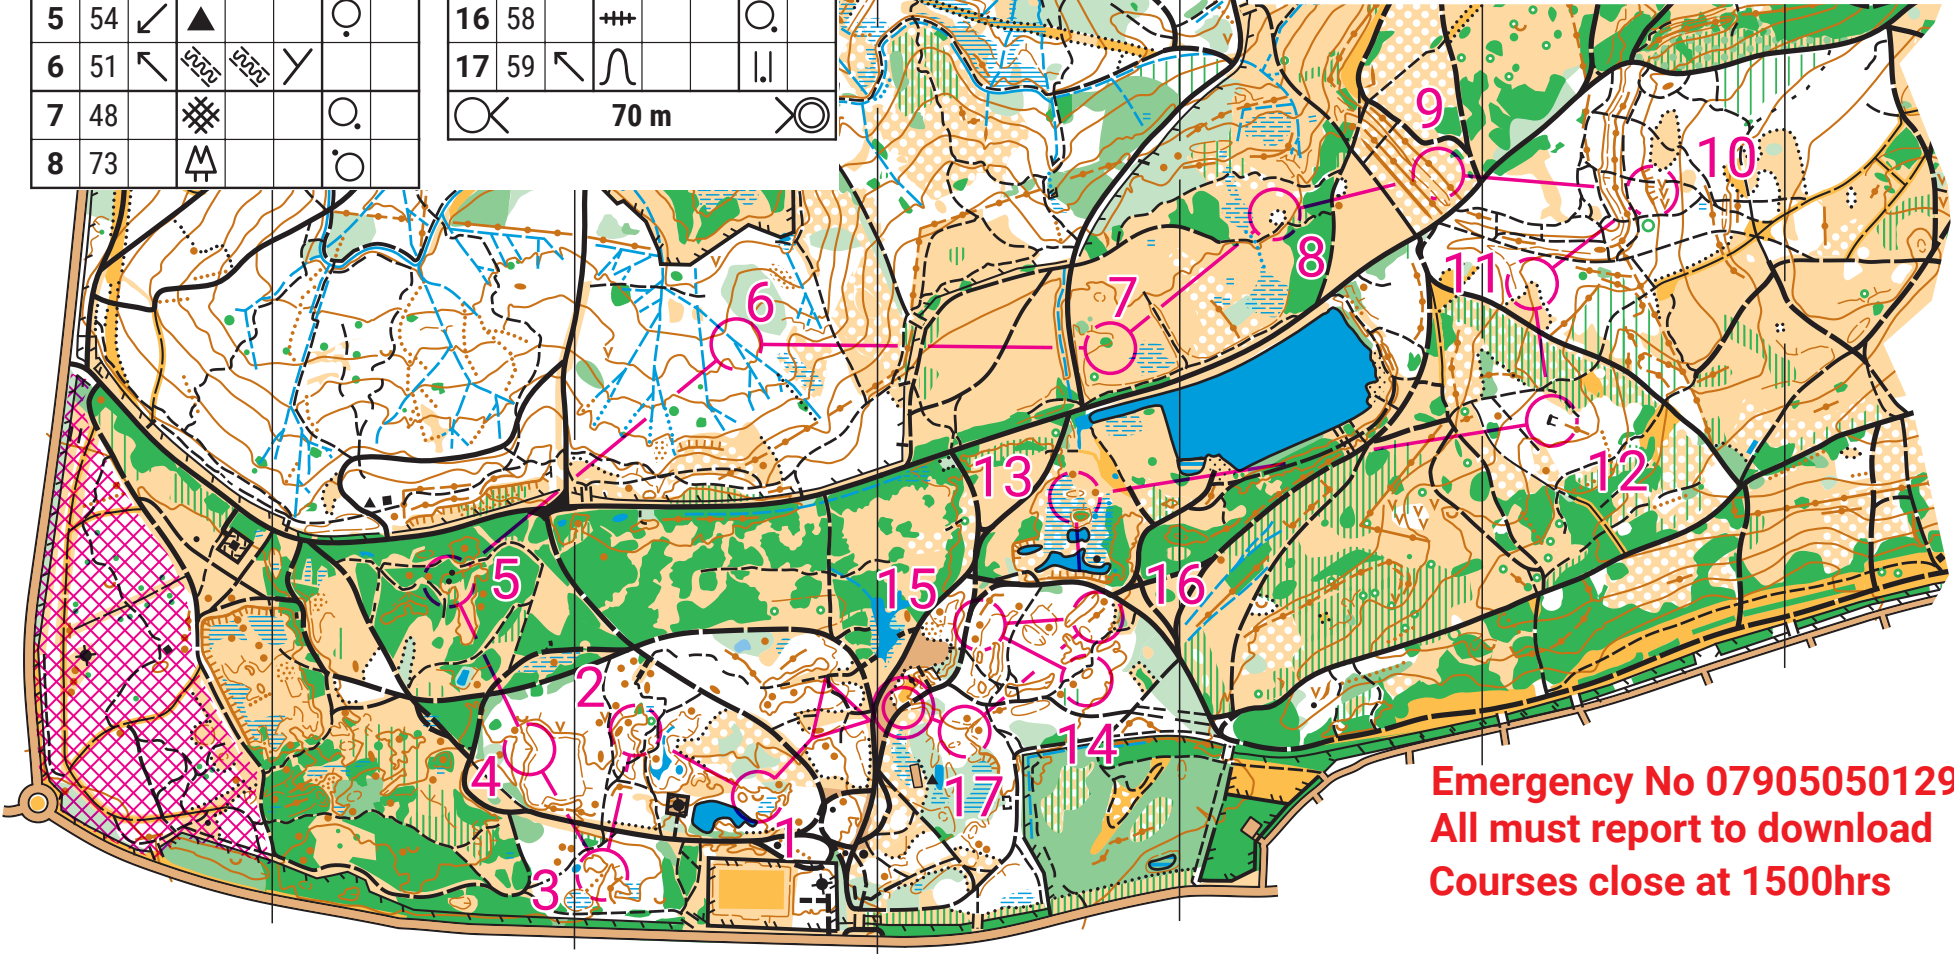

MLS Long Valley South 20 Nov 2024

Short Green 3.5 km 50 m

▷		▽			
1	52	∪			
2	46		∩		
3	74	≡			↗
4	31	∩			
5	54	↙	▲		○
6	51	↙	5000	5000	Y
7	48	≡			○
8	73	⌒			○

9	62	≡			⊖
10	45	∩			⊖
11	50	▽			∧
12	49	E			
13	71	↖	○		○
14	64	○			○
15	36	↑	●		○
16	58	≡			○
17	59	↖	∩		

○ 70 m ○

Long Valley South

MLS LVS 20 Nov 2024

1:7,500 Short Green

Emergency No 07905050129
All must report to download
Courses close at 1500hrs