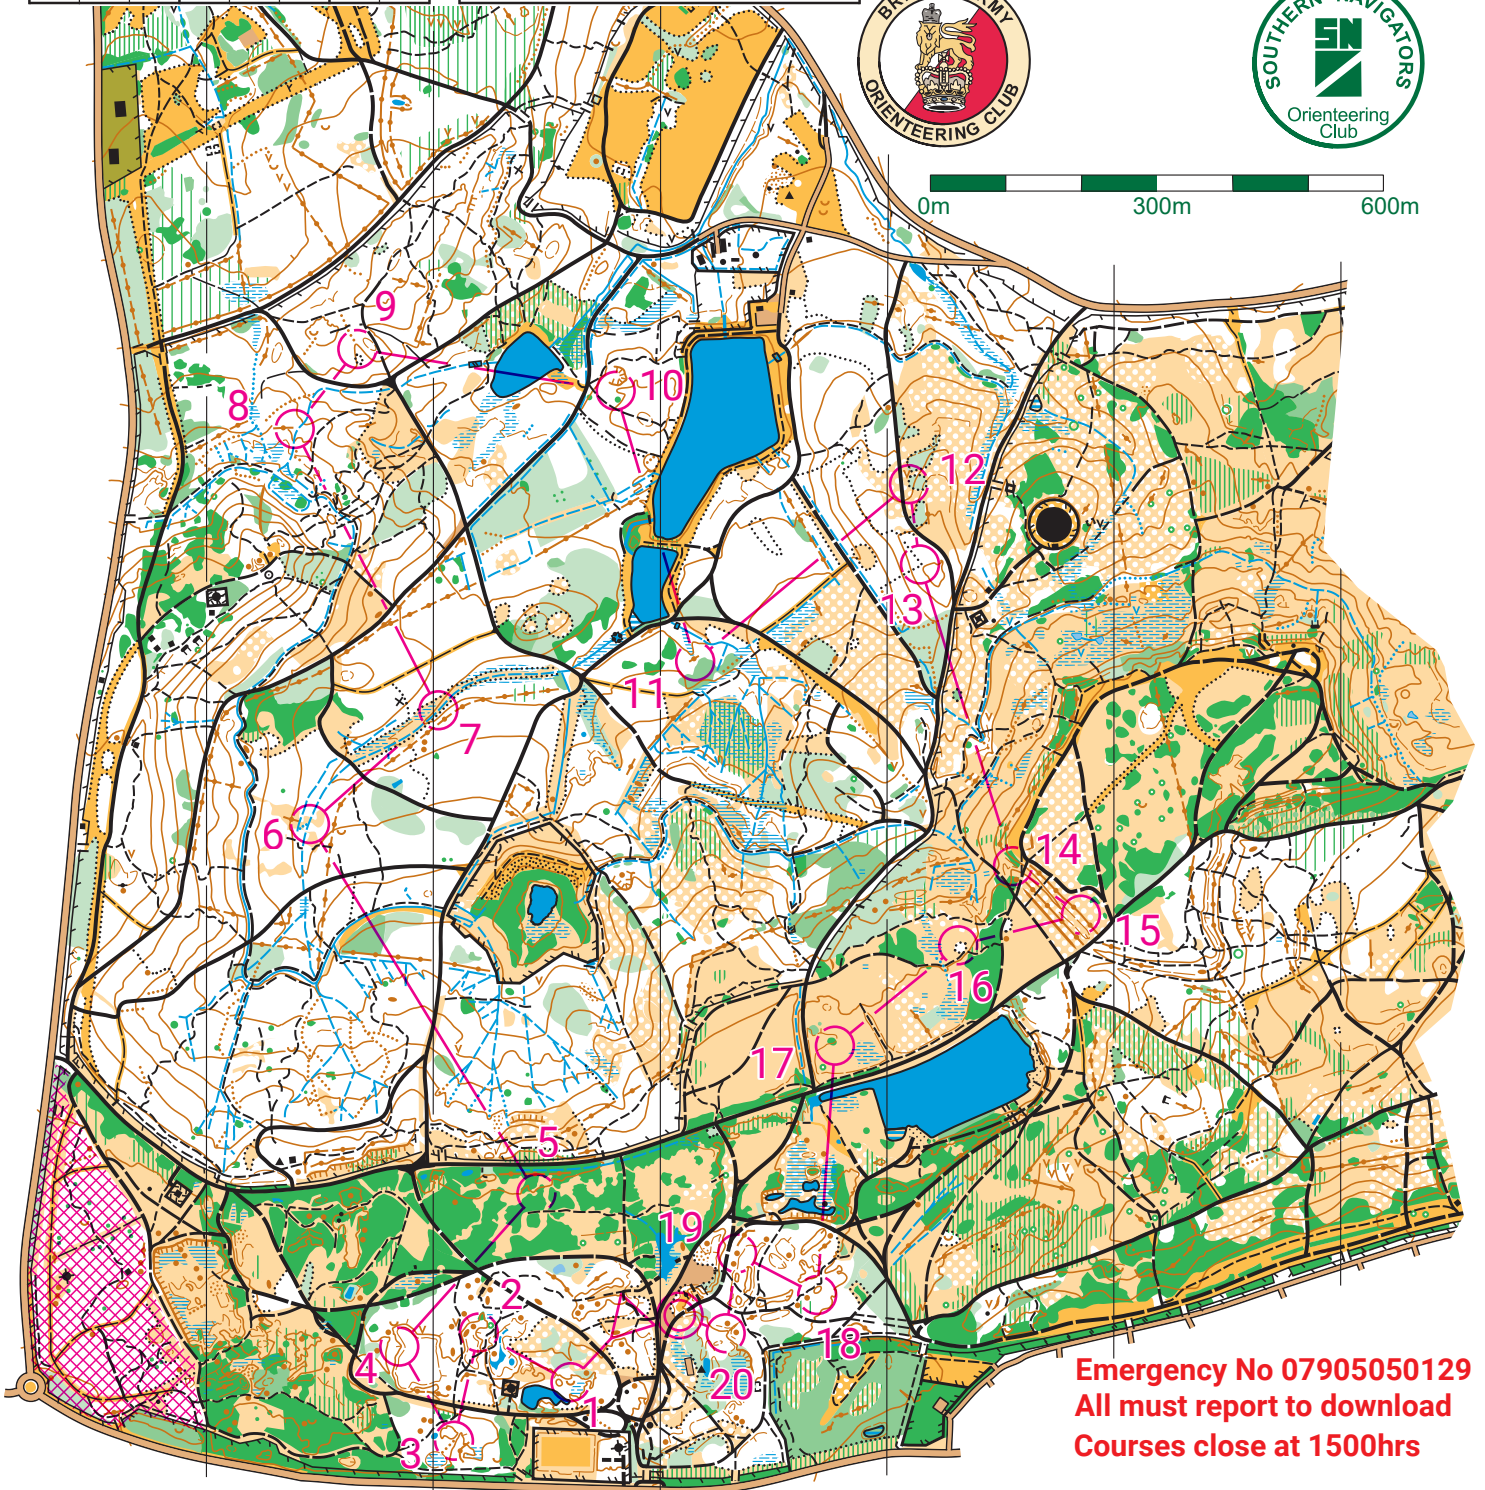

MLS Long Valley South 20 Nov 2024

Light Green 4.9 km 90 m

▷		▽			
1	52	∪			
2	46		∩		
3	74	≡			↗
4	31	∩			
5	43	↓	⊗		➤
6	72	→	∩	⋯	Y
7	38		∩		
8	42		≡		—
9	63		∩		

10	65				∩
11	69		≡		○
12	39	↓	∩		○
13	67		∩		➤
14	70	→	∩		
15	62		≡		∩
16	73		∩		○
17	48		⊗		○
18	64		○		○
19	36	↑	•		○
20	59	↖	∩		∩
		∩	70 m		∩

Long Valley South

MLS LVS 20 Nov 2024

Light Green

1:10,000

Emergency No 07905050129
 All must report to download
 Courses close at 1500hrs