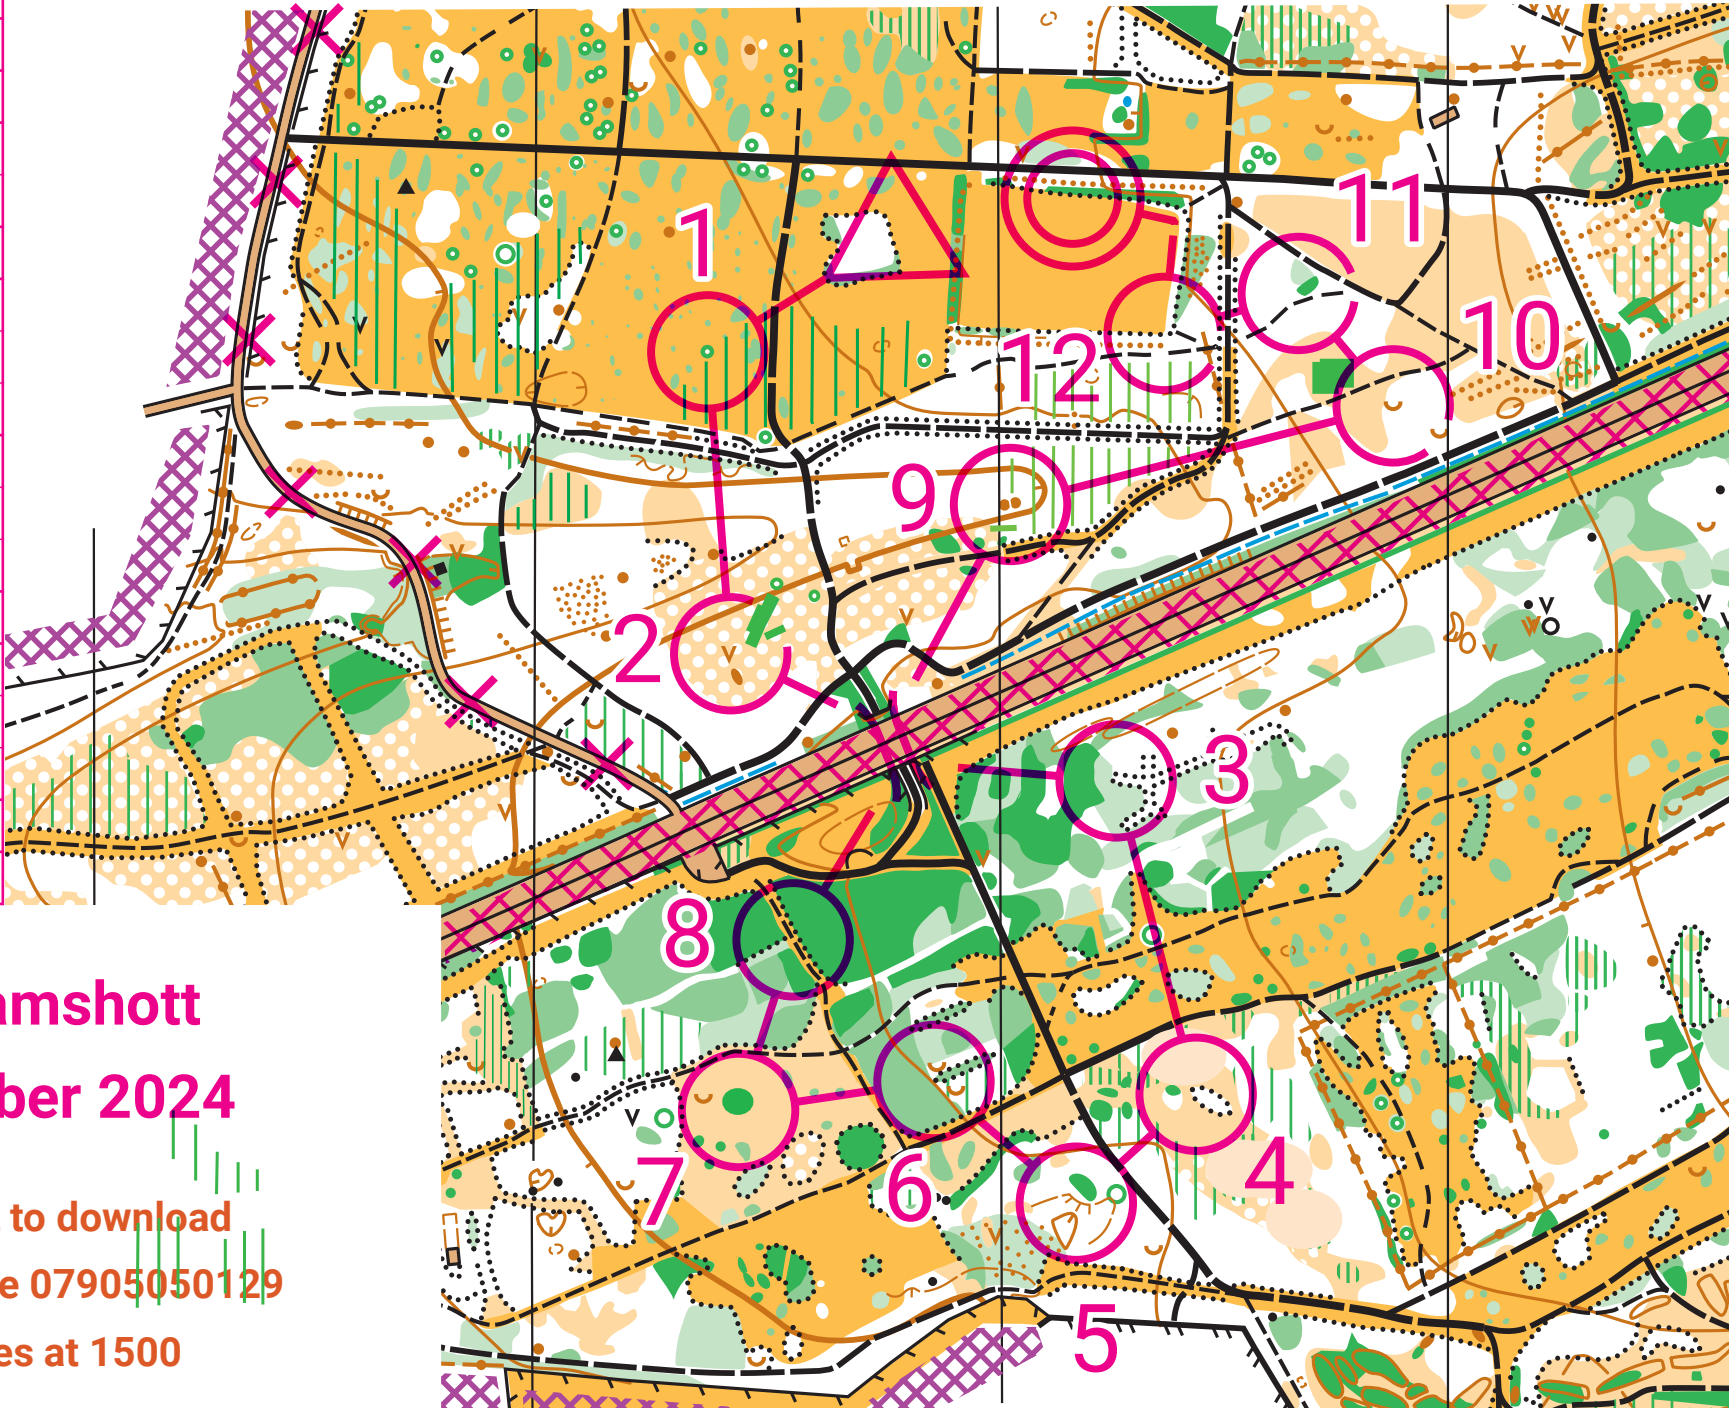

# BRAMSHOTT

Scale 1:5,000 Contours 5m

# Very Short Green

MLS Bramshott 13 Nov 2024			
V Short Green	2.2 km	35 m	
1 130			
2 114			
3 107			
4 106			
5 122			
6 101			
7 128			
8 129			
9 108			
10 120			
11 131			
12 100			
	140 m		