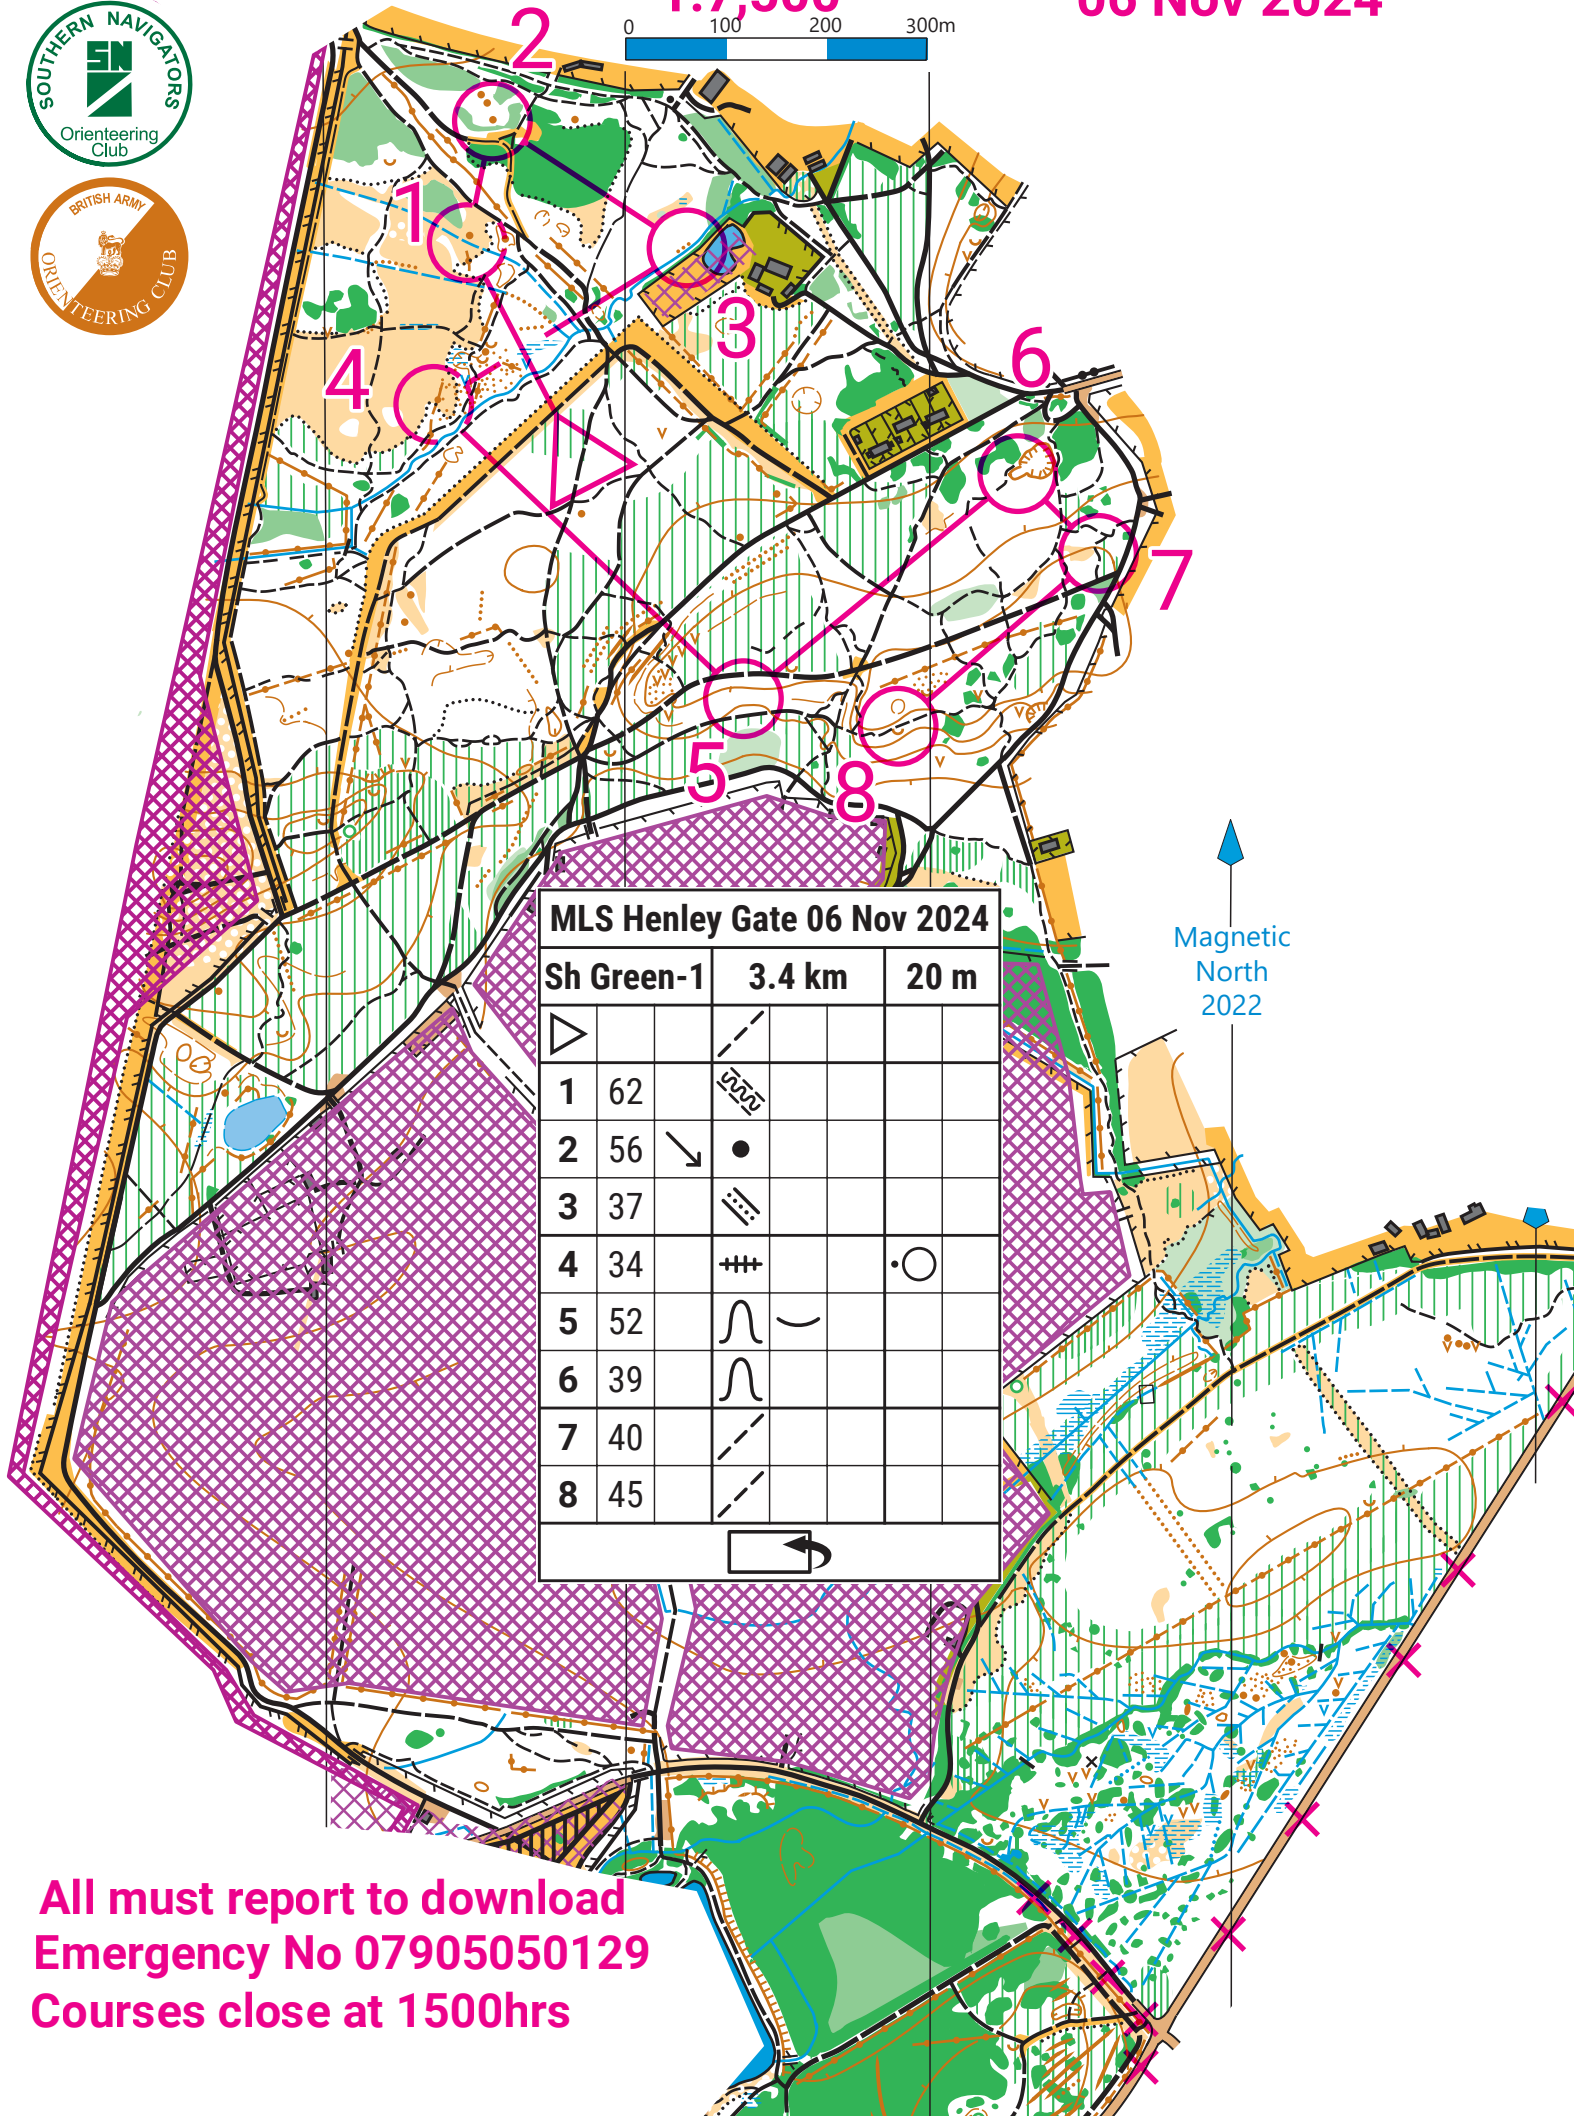

Sh Green-1 Henley Gate

1:7,500

MLS Henley Gate
06 Nov 2024

0 100 200 300m

MLS Henley Gate 06 Nov 2024

Sh Green-1		3.4 km		20 m	
▶		—			
1	62	—			
2	56	↙	●		
3	37	≡			
4	34	≡≡≡		○	
5	52	∩	—		
6	39	∩			
7	40	—			
8	45	—			
		↩			

Magnetic North
2022

All must report to download
Emergency No 07905050129
Courses close at 1500hrs

Sh Green-2 Henley Gate

1:7,500

MLS Henley Gate
06 Nov 2024

MLS Henley Gate 06 Nov 2024

Sh Green-2		3.4 km		20 m	
8	45	/			
9	44	⊗		○	
10	48	⊗		○	
11	32	⋮			
12	57	/	-	Y	
13	67	⋮			

○ 250 m ○

All must report to download
Emergency No 07905050129
Courses close at 1500hrs