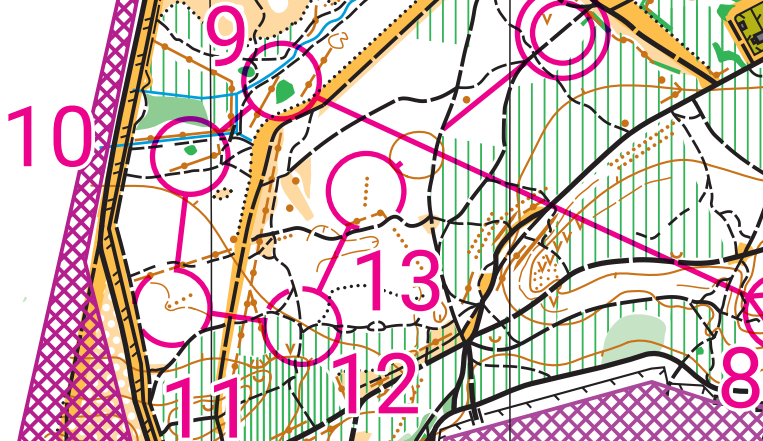

Sh Green-1 Henley Gate

1:7,500

MLS Henley Gate
06 Nov 2024

0 100 200 300m

MLS Henley Gate 06 Nov 2024

Sh Green-1		3.4 km		20 m	
▶		—			
1	62	—			
2	56	↙	●		
3	37	≡			
4	34	≡≡≡		○	
5	52	∩	—		
6	39	∩			
7	40	—			
8	45	—			
		↩			

Magnetic North
2022

All must report to download
Emergency No 07905050129
Courses close at 1500hrs

Sh Green-2 Henley Gate

1:7,500

MLS Henley Gate
06 Nov 2024

MLS Henley Gate 06 Nov 2024

Sh Green-2		3.4 km		20 m	
8	45	/			
9	44	⊗		○	
10	48	⊗		○	
11	32	⋮			
12	57	/	-	Y	
13	67	⋮			

○ 250 m ○

All must report to download
Emergency No 07905050129
Courses close at 1500hrs