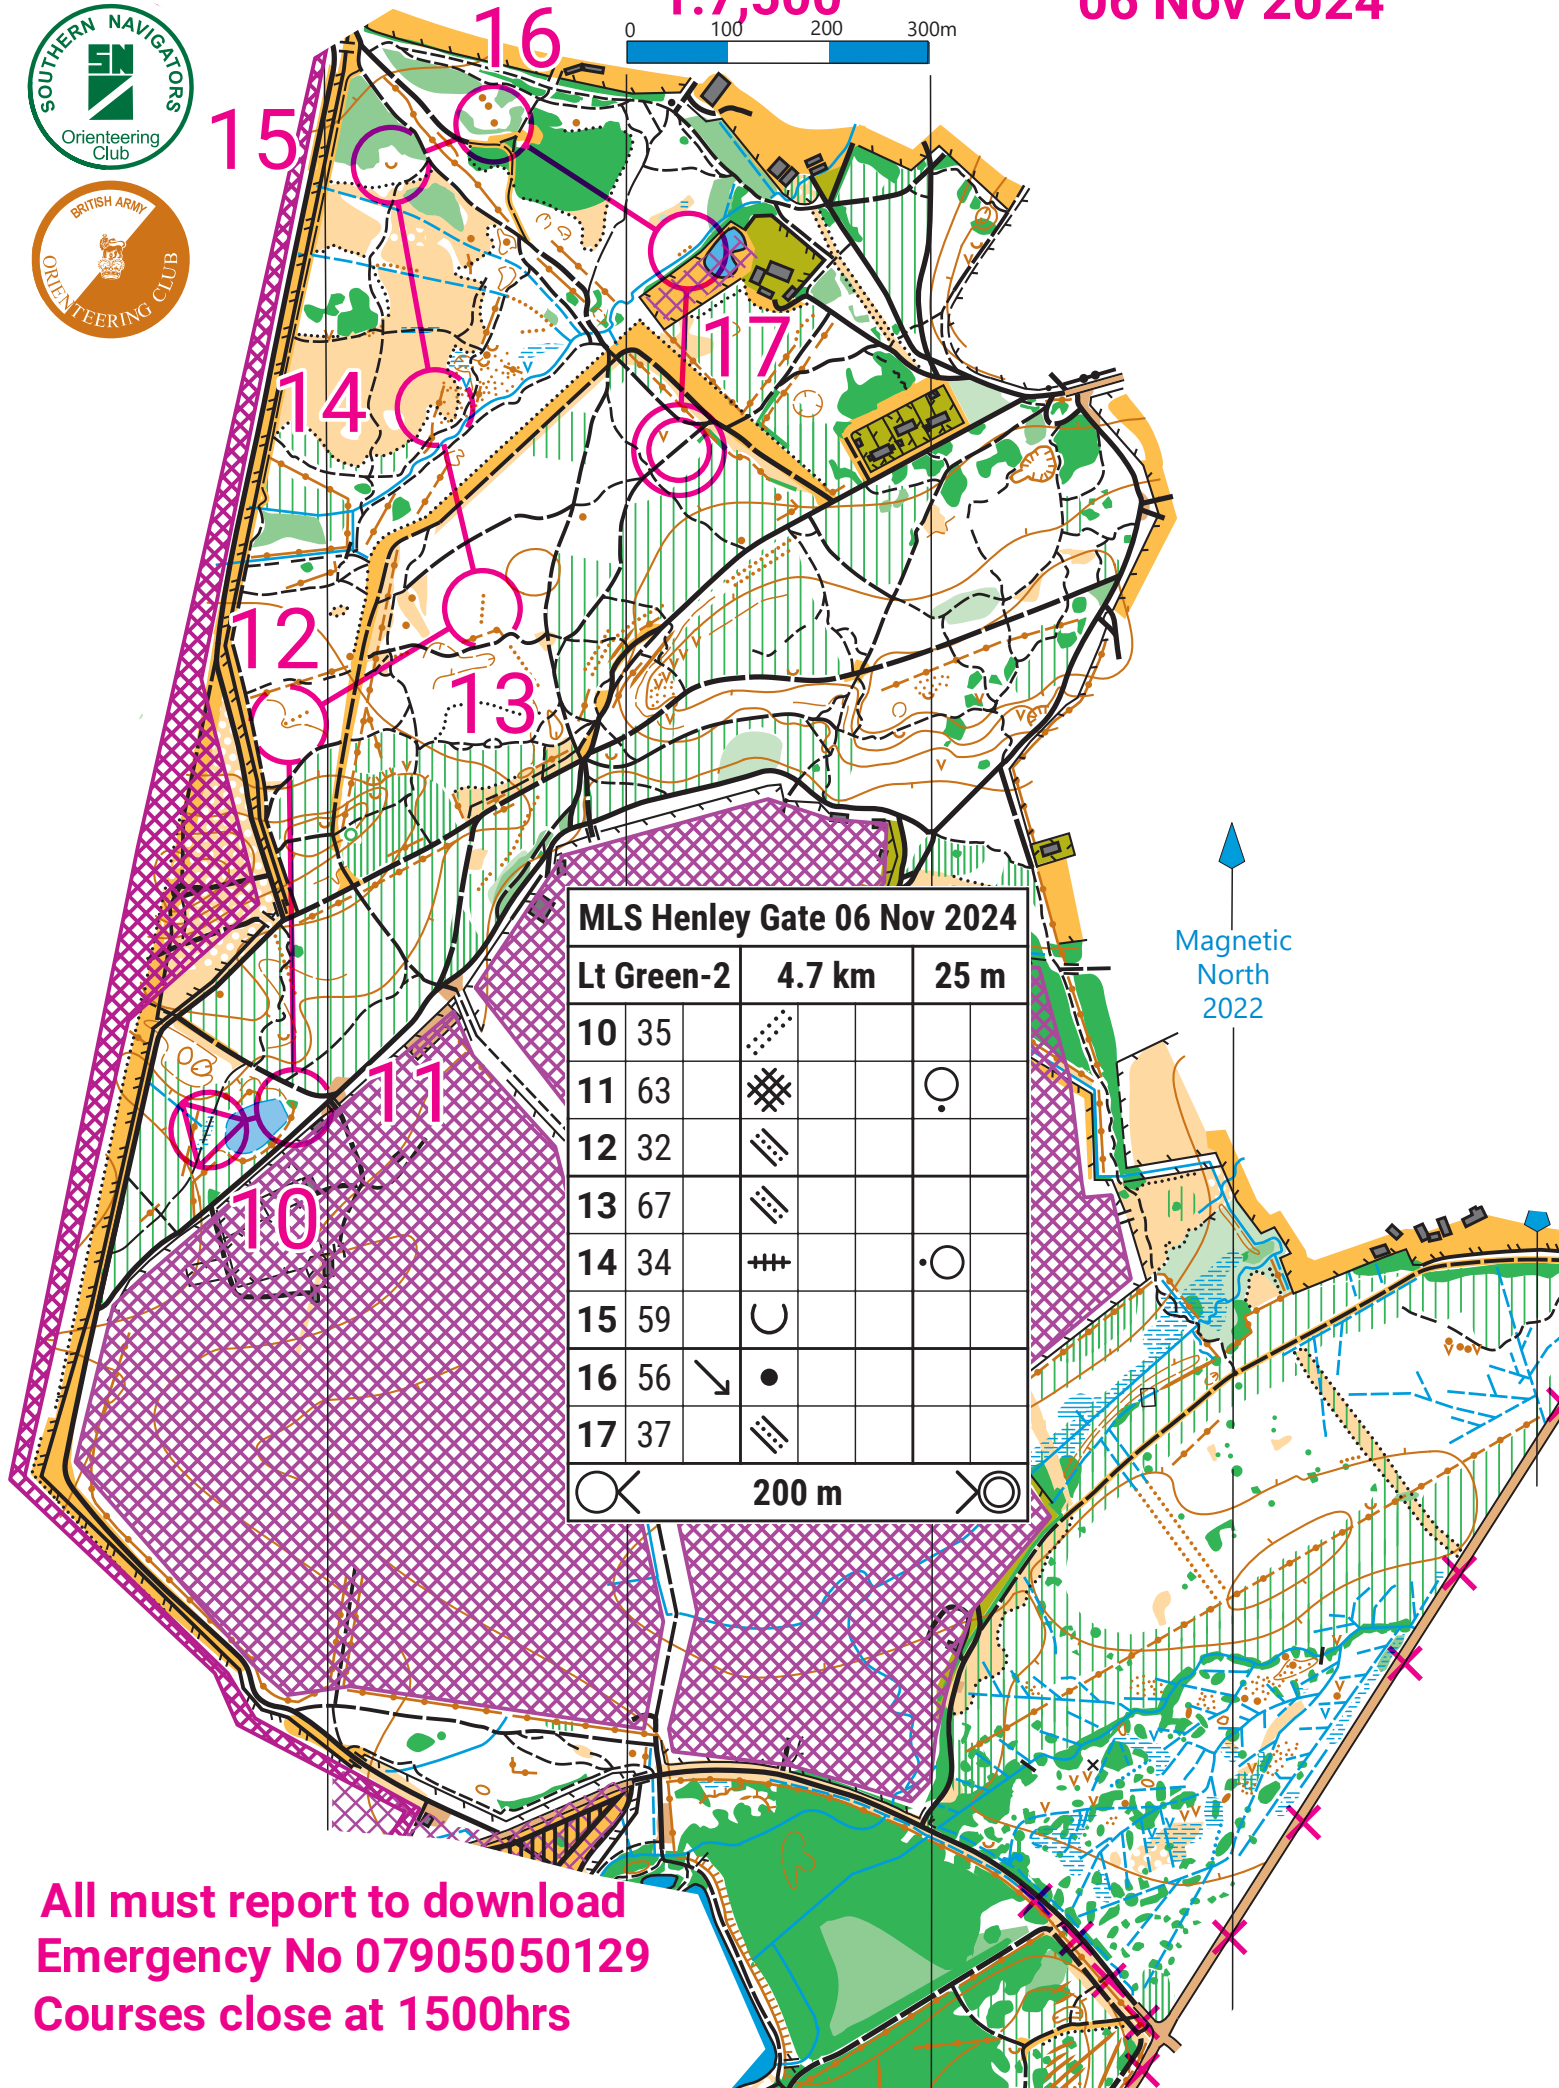

# Lt Green -1 Henley Gate

1:7,500

MLS Henley Gate  
06 Nov 2024

MLS Henley Gate 06 Nov 2024					
Lt Green-1		4.7 km		25 m	
▶		↘			
1	62	⌒			
2	38	⊗	⊗	≡	
3	52	∩	∩		
4	33	⊗		○	
5	39	∩			
6	40	↘			
7	44	⊗		○	
8	31	⊙		○	
9	57	↘	↘	Y	
10	35	⋯			

Magnetic North  
2022

All must report to download  
Emergency No 07905050129  
Courses close at 1500hrs

# Lt Green -2 Henley Gate

1:7,500

MLS Henley Gate  
06 Nov 2024

**MLS Henley Gate 06 Nov 2024**

Lt Green-2	4.7 km	25 m
10 35		
11 63		
12 32		
13 67		
14 34		
15 59		
16 56		
17 37		

200 m

Magnetic North  
2022

All must report to download  
Emergency No 07905050129  
Courses close at 1500hrs