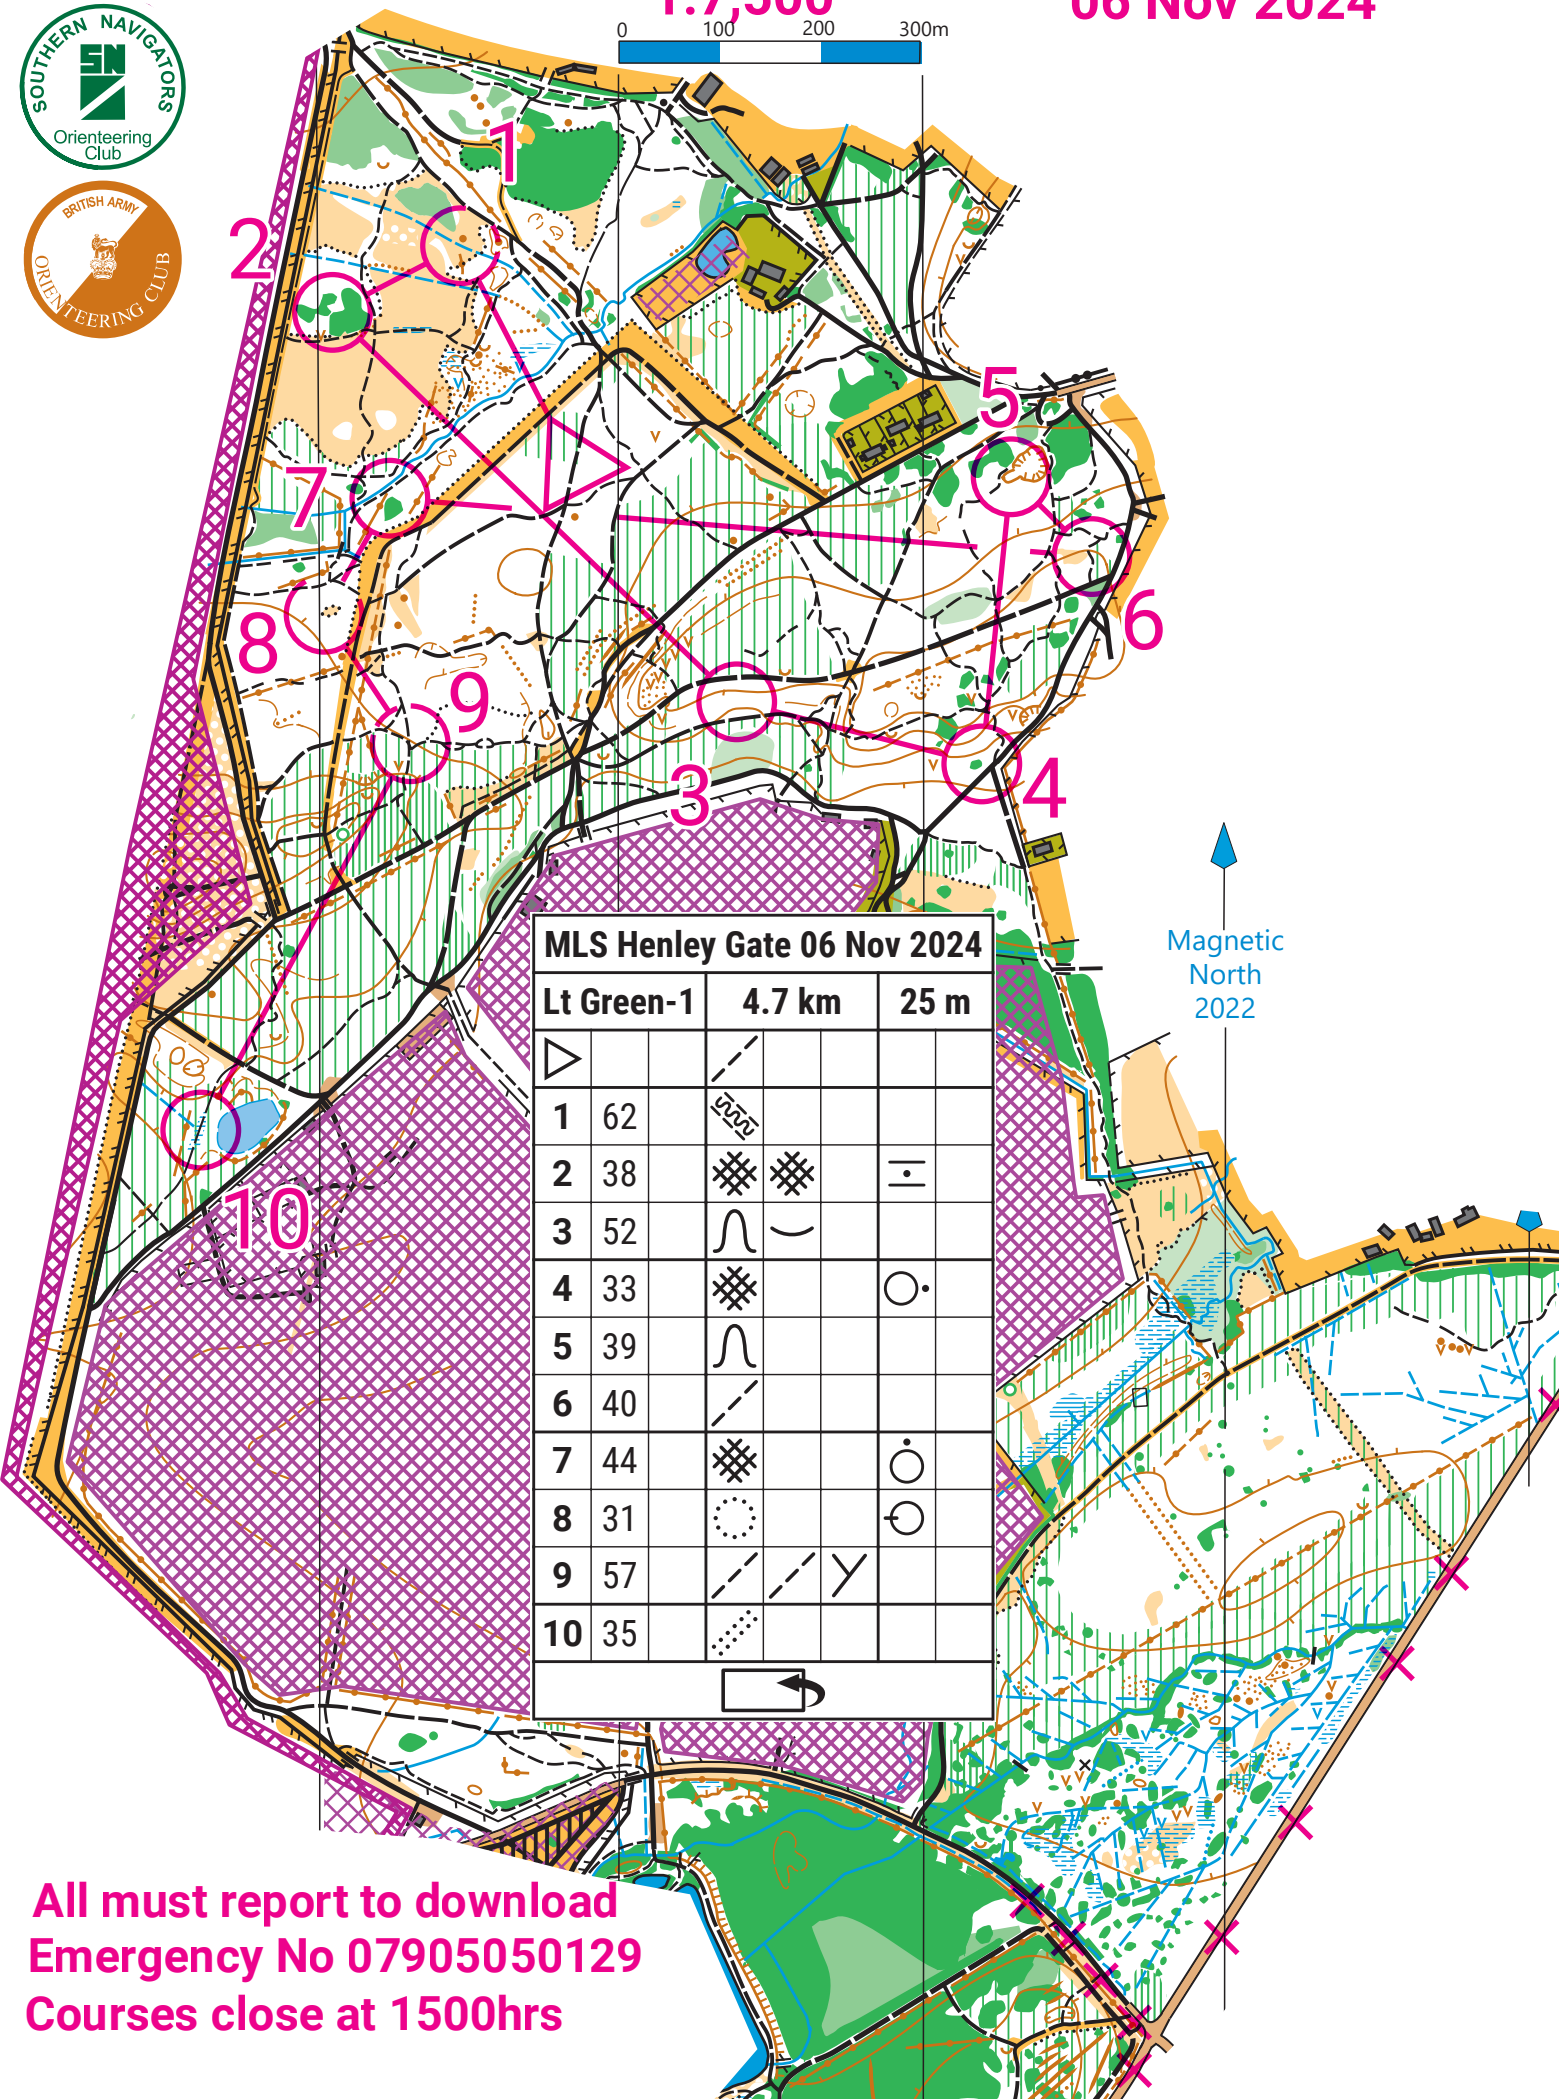

# Lt Green -1 Henley Gate

1:7,500

MLS Henley Gate  
06 Nov 2024

MLS Henley Gate 06 Nov 2024					
Lt Green-1		4.7 km		25 m	
▶		↘			
1	62	⌒			
2	38	⊗	⊗	≡	
3	52	∩	∩		
4	33	⊗		○	
5	39	∩			
6	40	↘			
7	44	⊗		○	
8	31	⊙		○	
9	57	↘	↘	Y	
10	35	⋯			

Magnetic North  
2022

All must report to download  
Emergency No 07905050129  
Courses close at 1500hrs

# Lt Green -2 Henley Gate

1:7,500

MLS Henley Gate  
06 Nov 2024

**MLS Henley Gate 06 Nov 2024**

Lt Green-2	4.7 km	25 m
10 35		
11 63		
12 32		
13 67		
14 34		
15 59		
16 56		
17 37		

200 m

Magnetic North  
2022

All must report to download  
Emergency No 07905050129  
Courses close at 1500hrs