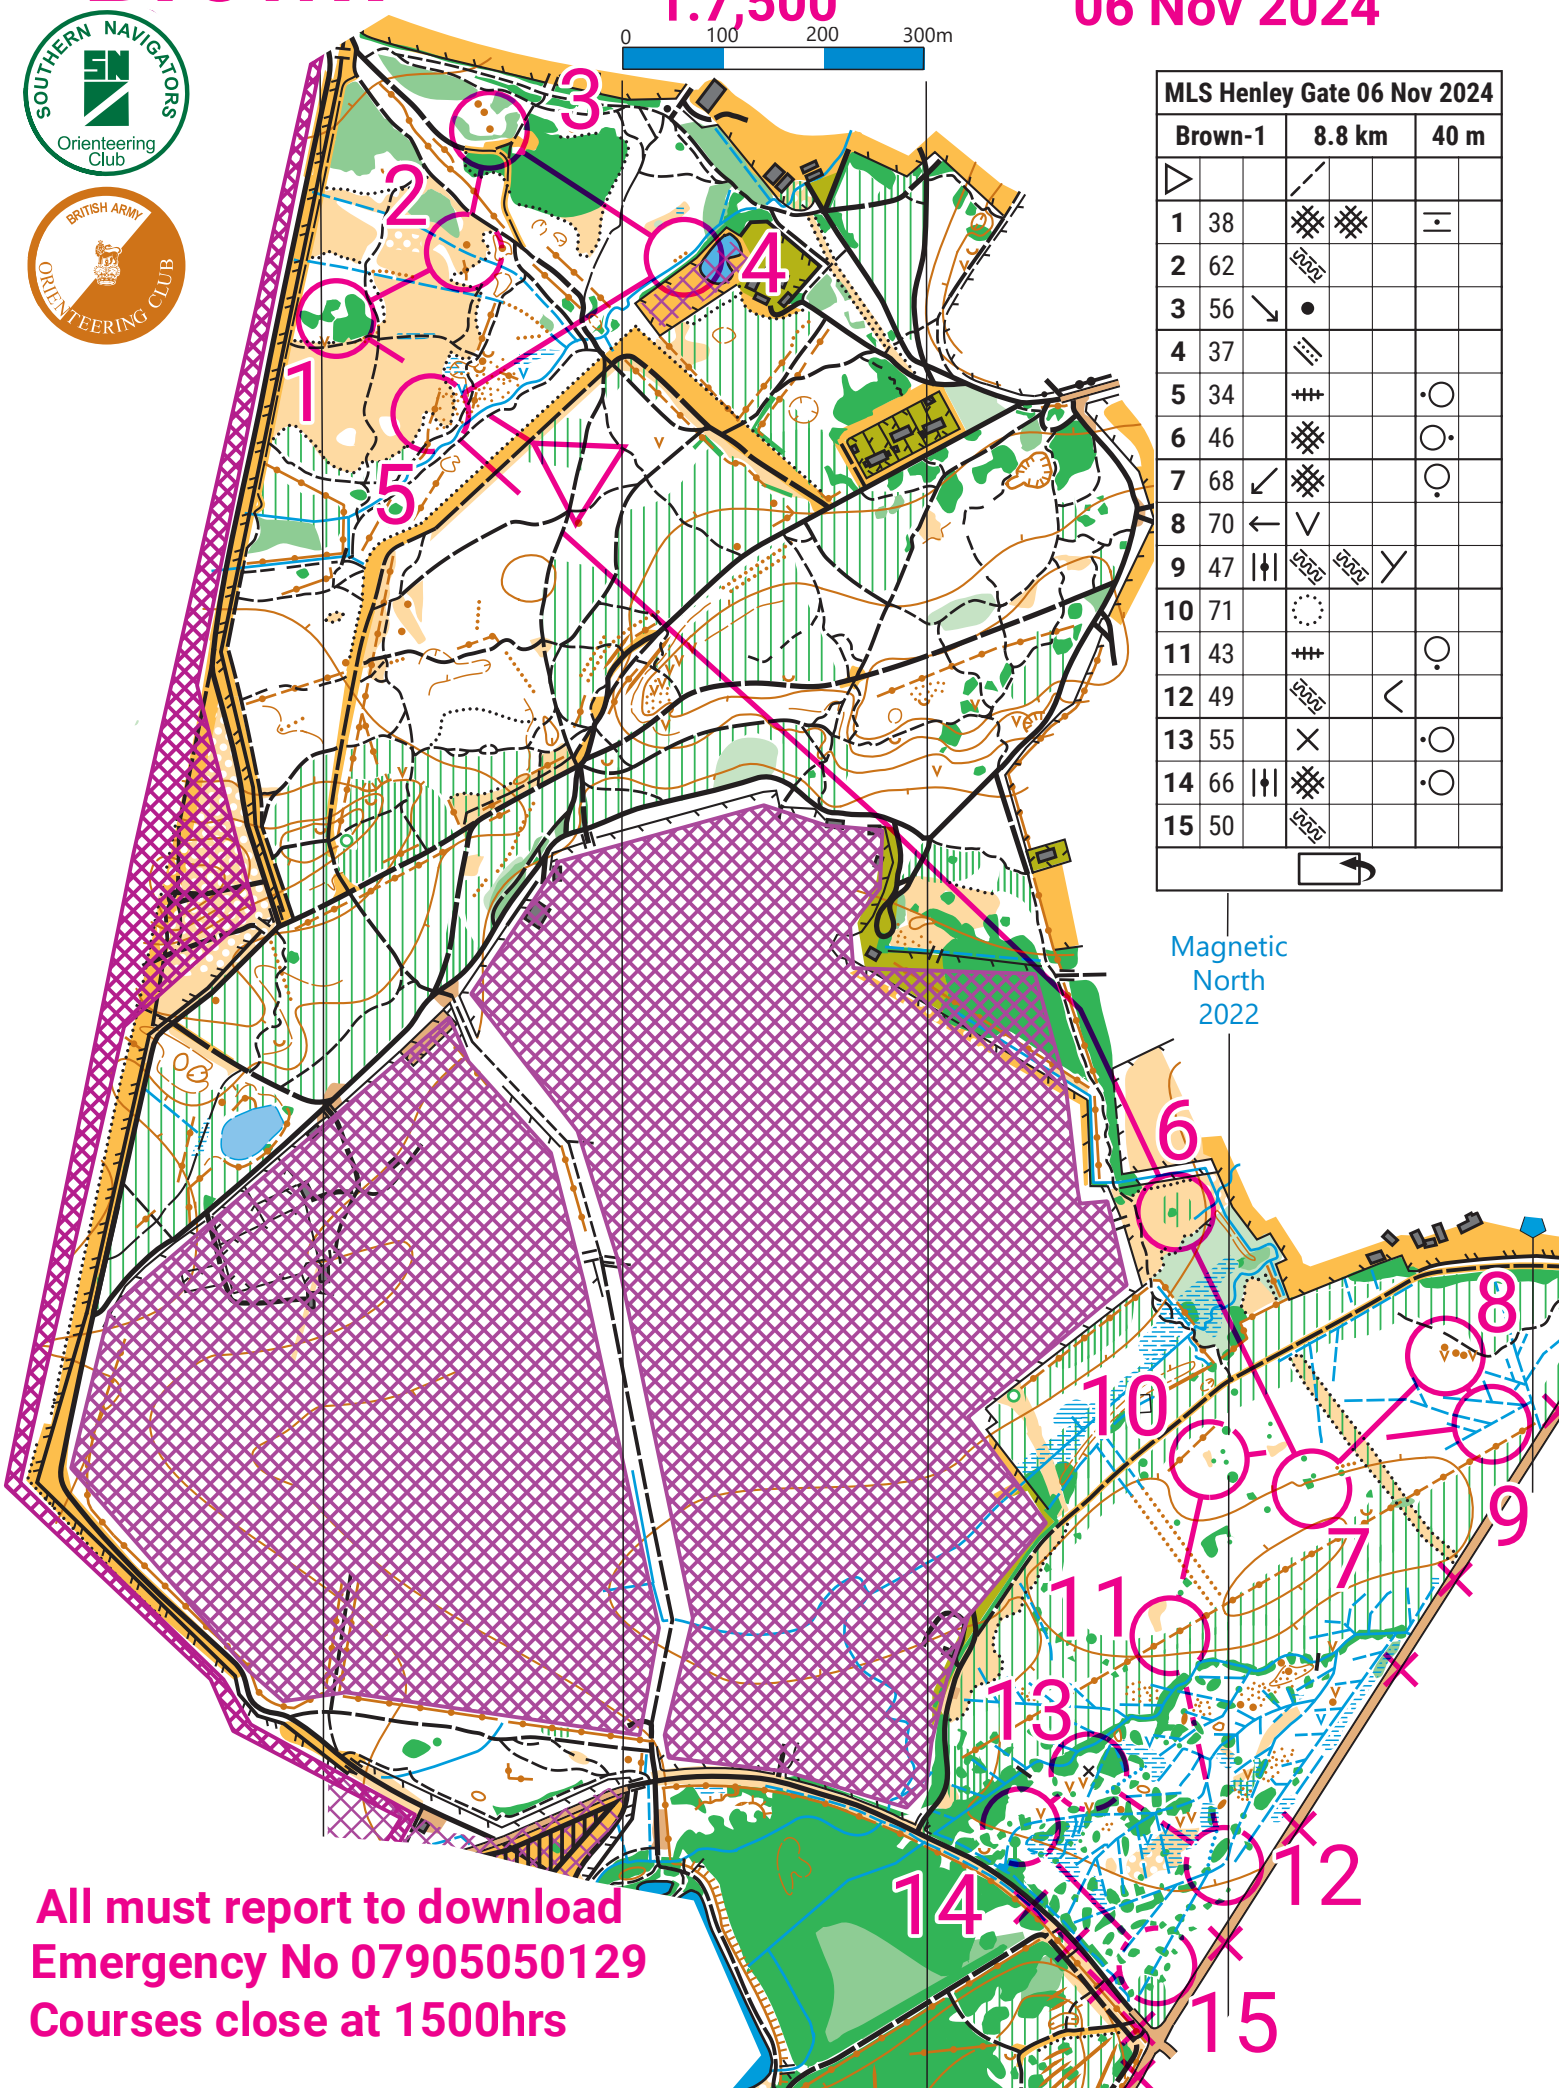

Brown

-1 Henley Gate

1:7,500

MLS Henley Gate

06 Nov 2024

0 100 200 300m

MLS Henley Gate 06 Nov 2024

Brown-1		8.8 km		40 m	
1	38	■	■	—	
2	62	∩			
3	56	↘	●		
4	37	≡			
5	34	≡≡		○	
6	46	■		○	
7	68	↙	■	○	
8	70	←	∇		
9	47		∩	∩	Y
10	71	○			
11	43	≡≡		○	
12	49	∩	<		
13	55	X		○	
14	66		■	○	
15	50	∩			

Magnetic North 2022

All must report to download
Emergency No 07905050129
Courses close at 1500hrs

Brown

-2 Henley Gate

1:7,500

MLS Henley Gate

06 Nov 2024

0 100 200 300m

MLS Henley Gate 06 Nov 2024

Brown-2		8.8 km		40 m	
15	50				
16	64				
17	42				
18	65				
19	66				
20	51				
21	35				
22	67				
23	52				
24	39				
25	40				
26	45				
27	58				
28	59				
29	36				
30	60				

140 m

Magnetic North 2022

All must report to download
Emergency No 07905050129
Courses close at 1500hrs