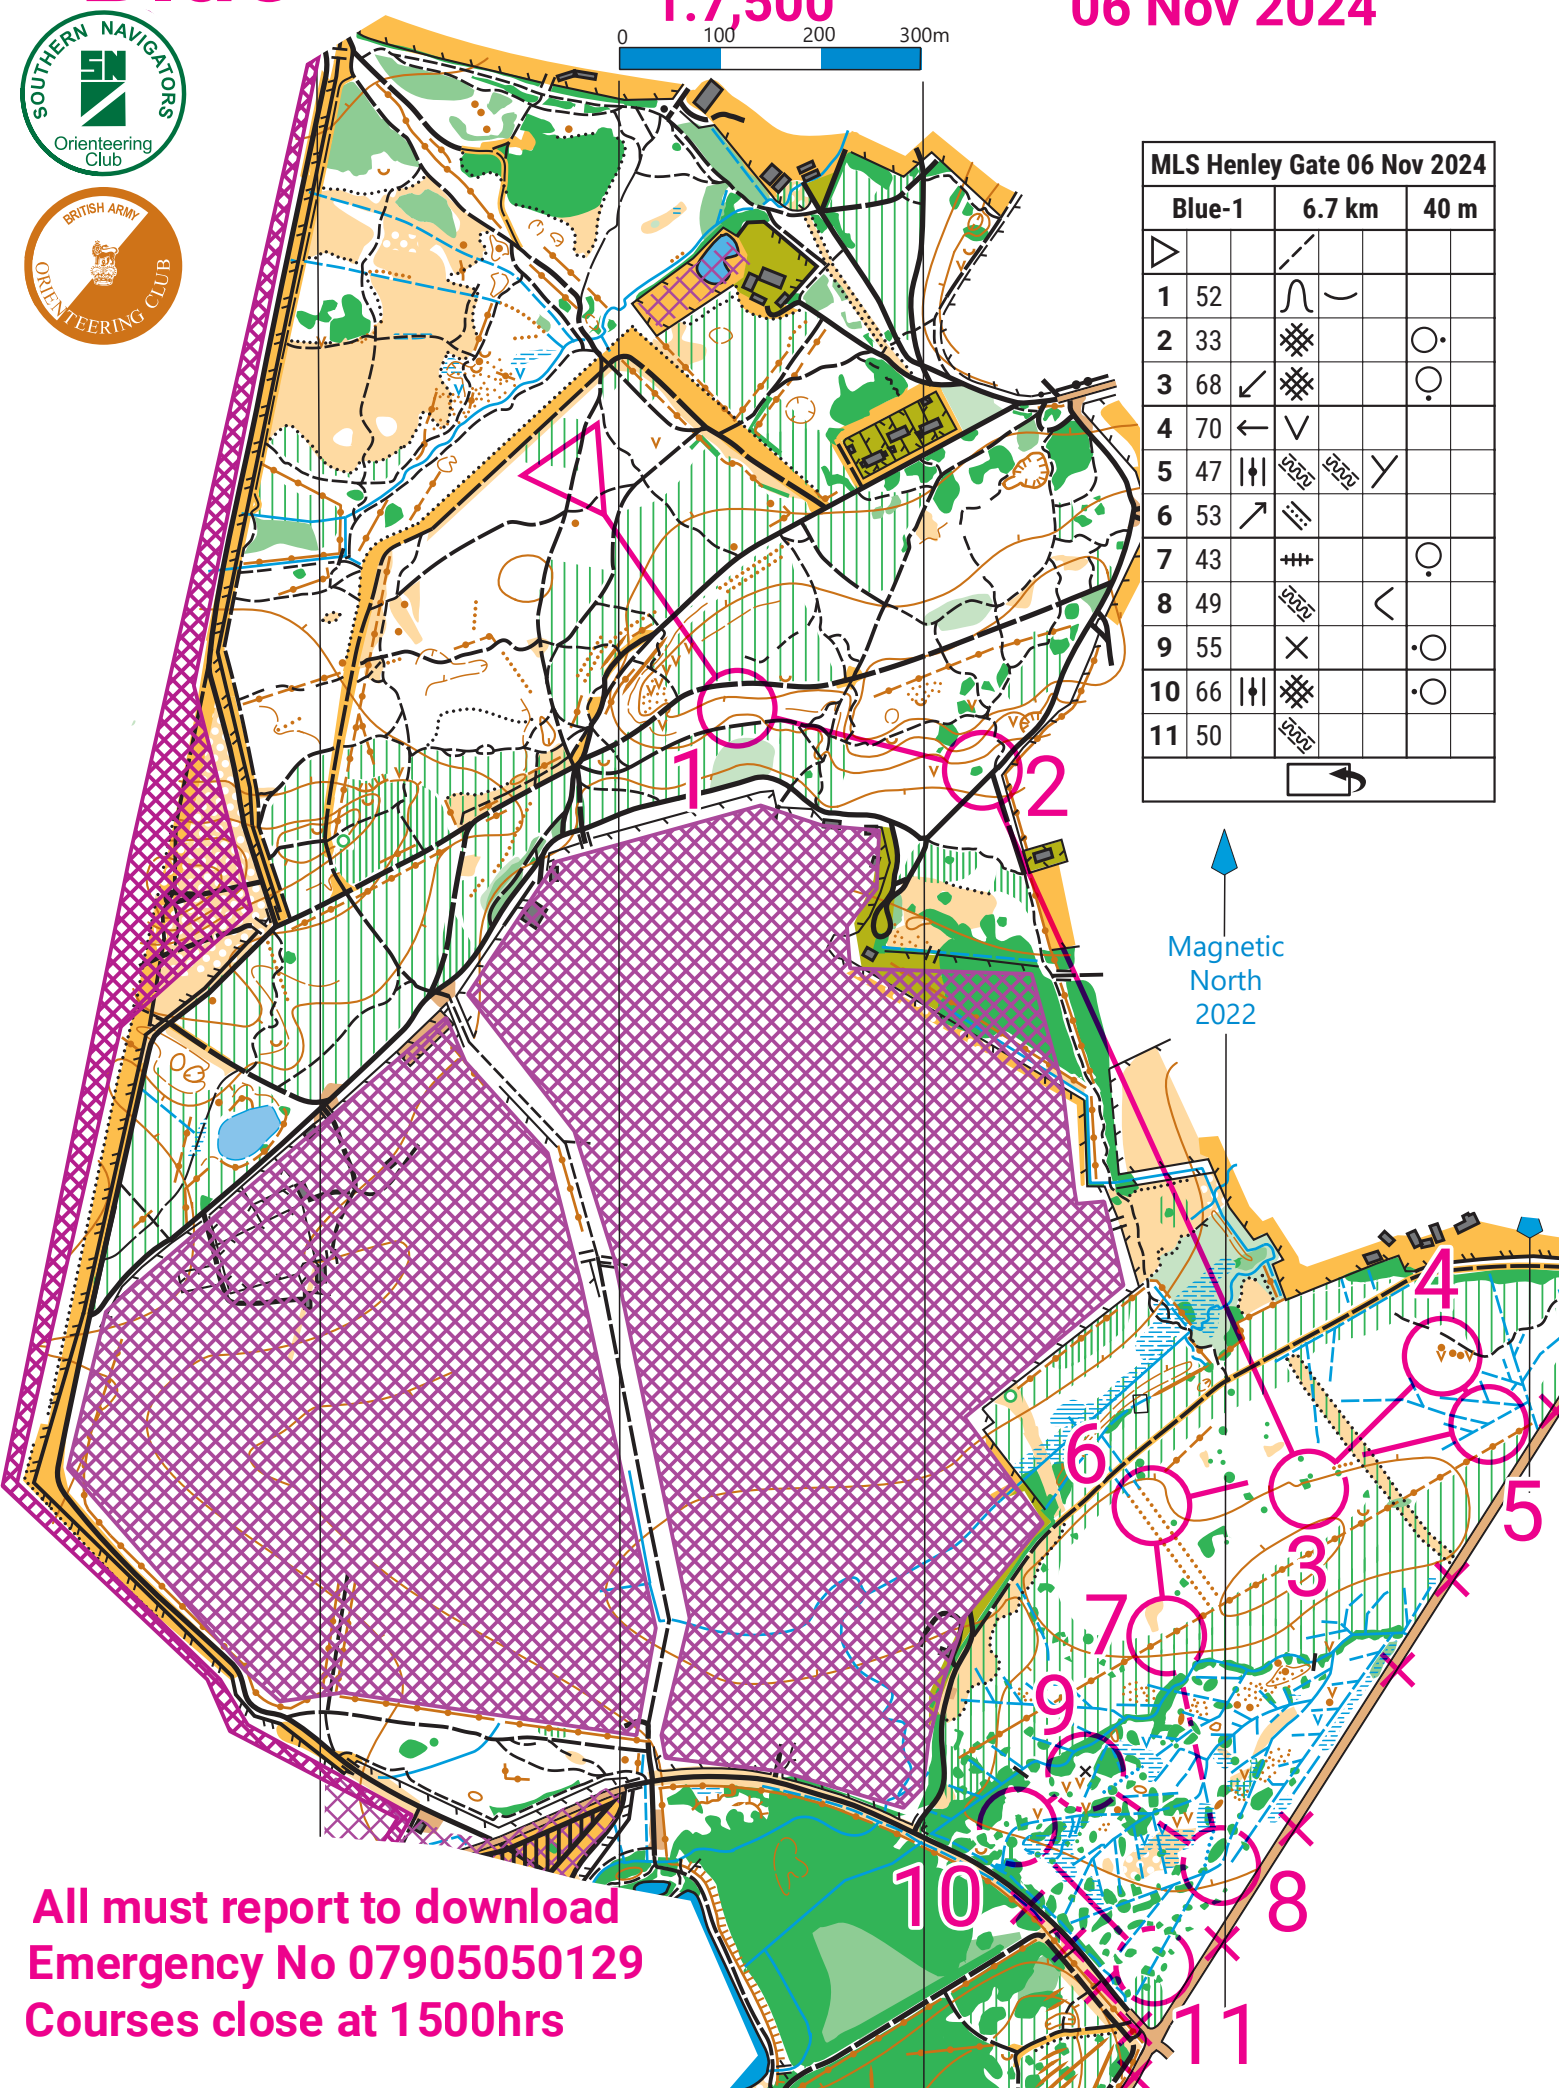

# MLS Henley Gate 06 Nov 2024

0 100 200 300m

MLS Henley Gate 06 Nov 2024			
	Blue-1	6.7 km	40 m
▷		— / —	
1	52	∩	∩
2	33	⊞	○
3	68	↙ ⊞	○
4	70	← ∨	
5	47	↑     2020 2020	Y
6	53	↗ ⊞	
7	43	⊞	○
8	49	2020	<
9	55	X	○
10	66	↑     ⊞	○
11	50	2020	

Magnetic North 2022

All must report to download  
Emergency No 07905050129  
Courses close at 1500hrs

## -2 Henley Gate 1:7,500

MLS Henley Gate  
06 Nov 2024

0 100 200 300m

MLS Henley Gate 06 Nov 2024			
	Blue-2	6.7 km	40 m
11	50		
12	64		
13	42		
14	65		
15	66		
16	51		
17	35		
18	67		
19	62		
20	56		
21	37		
22	38		
23	41		

120 m

Magnetic  
North  
2022

All must report to download  
Emergency No 07905050129  
Courses close at 1500hrs