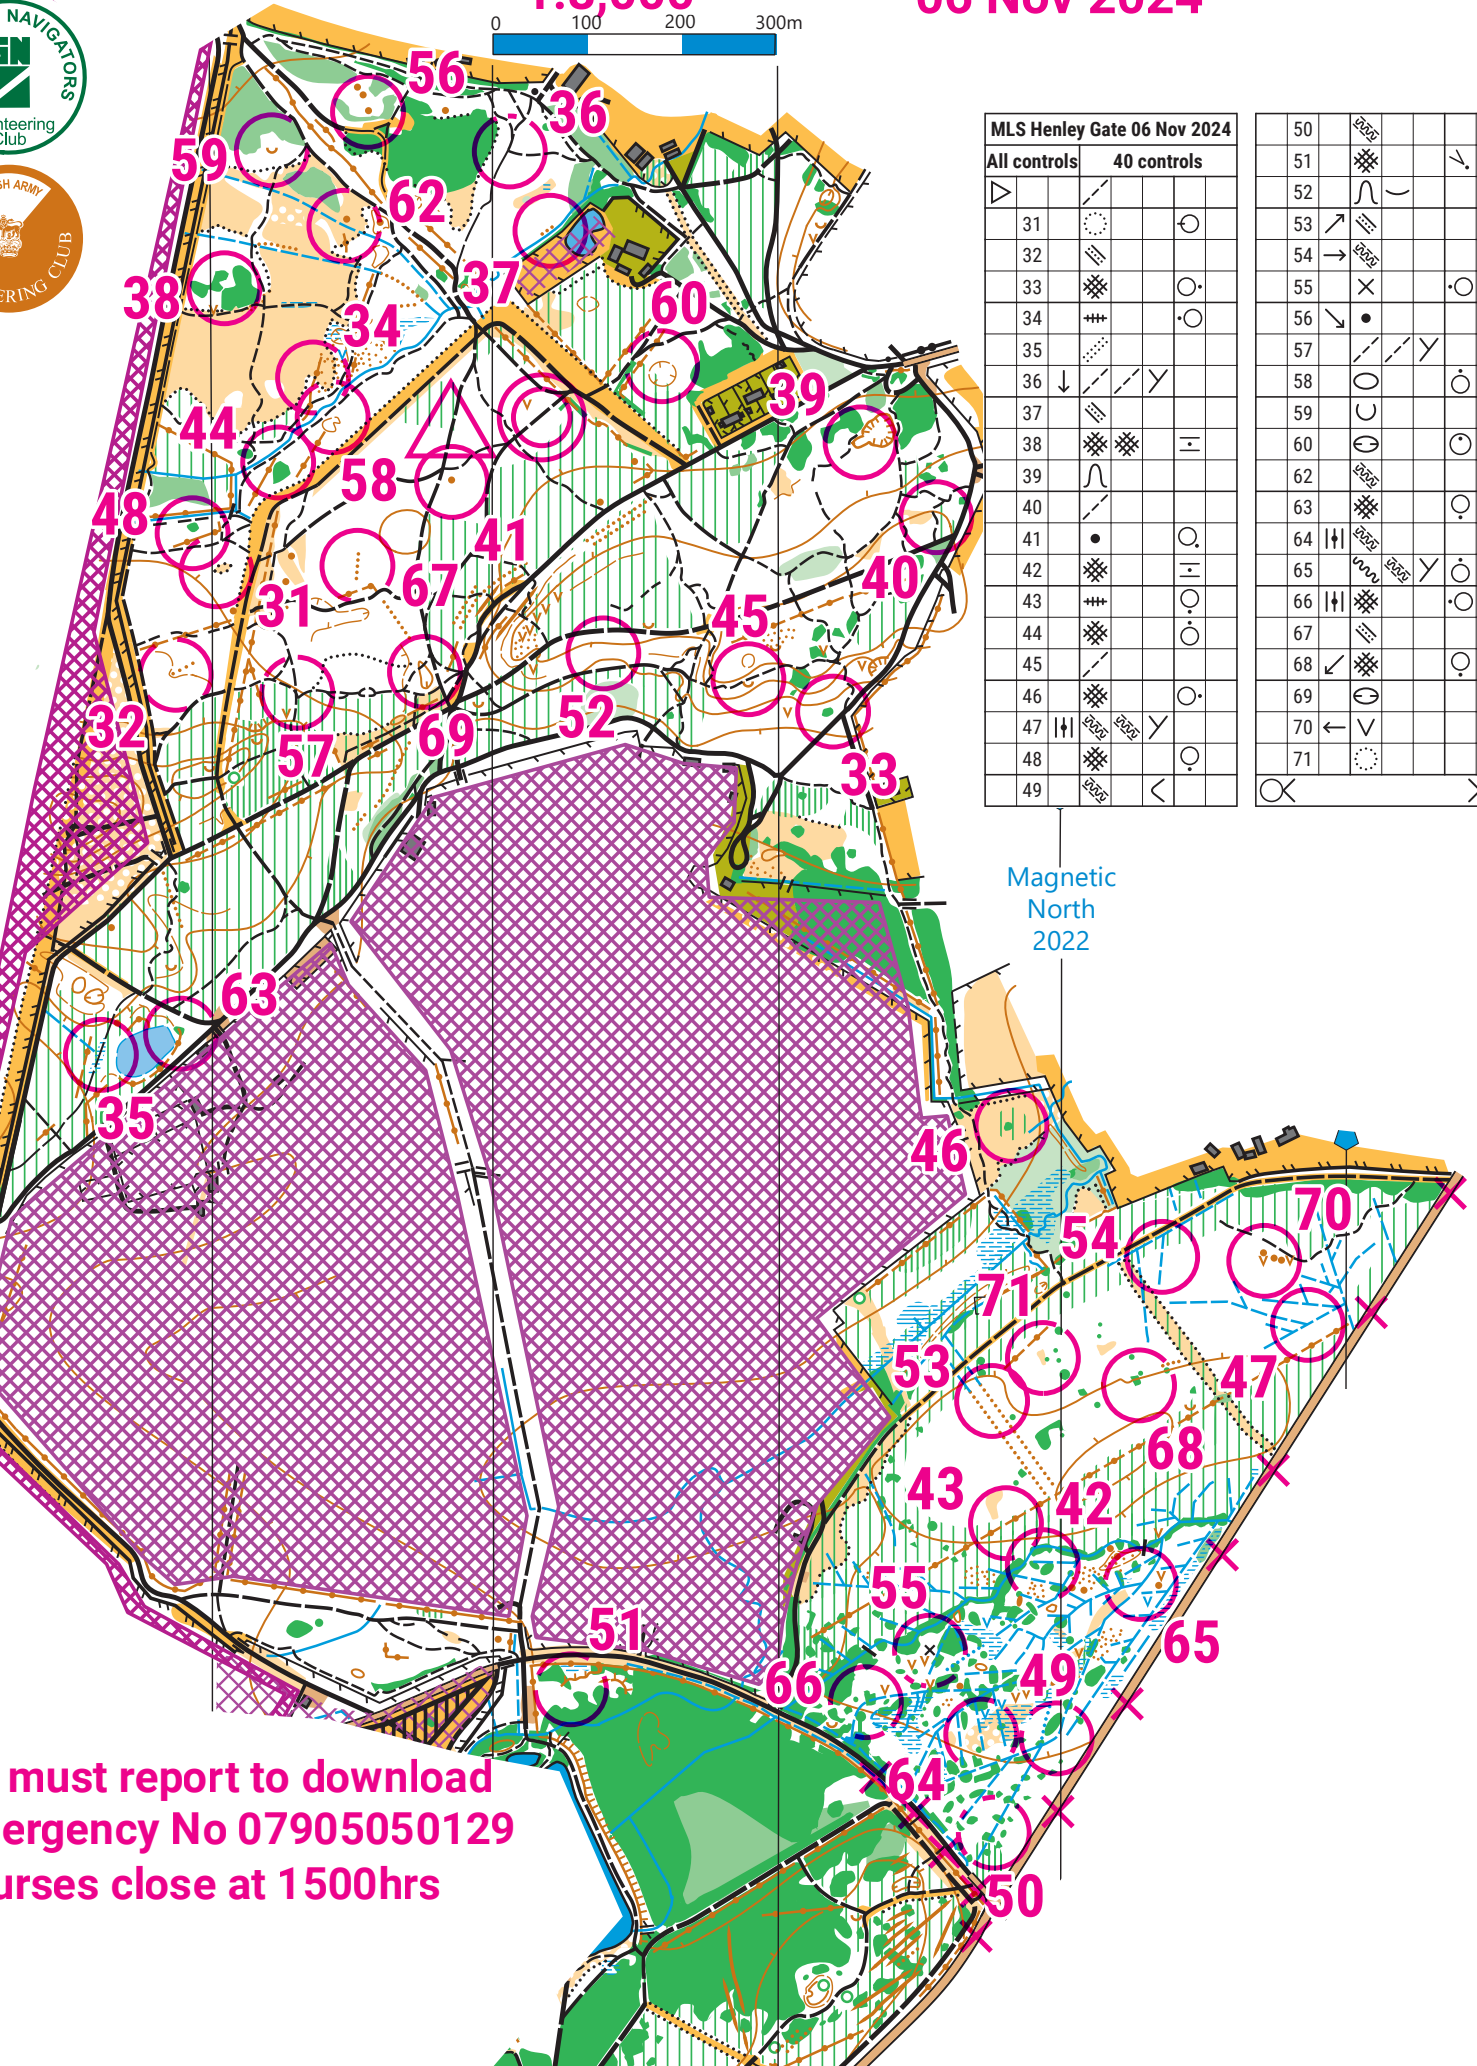

# All controls

Henley Gate  
1:8,000

MLS Henley Gate  
06 Nov 2024

MLS Henley Gate 06 Nov 2024			
All controls	40 controls		
31			
32			
33			
34			
35			
36			
37			
38			
39			
40			
41			
42			
43			
44			
45			
46			
47			
48			
49			

50			
51			
52			
53			
54			
55			
56			
57			
58			
59			
60			
62			
63			
64			
65			
66			
67			
68			
69			
70			
71			

Magnetic North  
2022

must report to download  
emergency No 07905050129  
courses close at 1500hrs