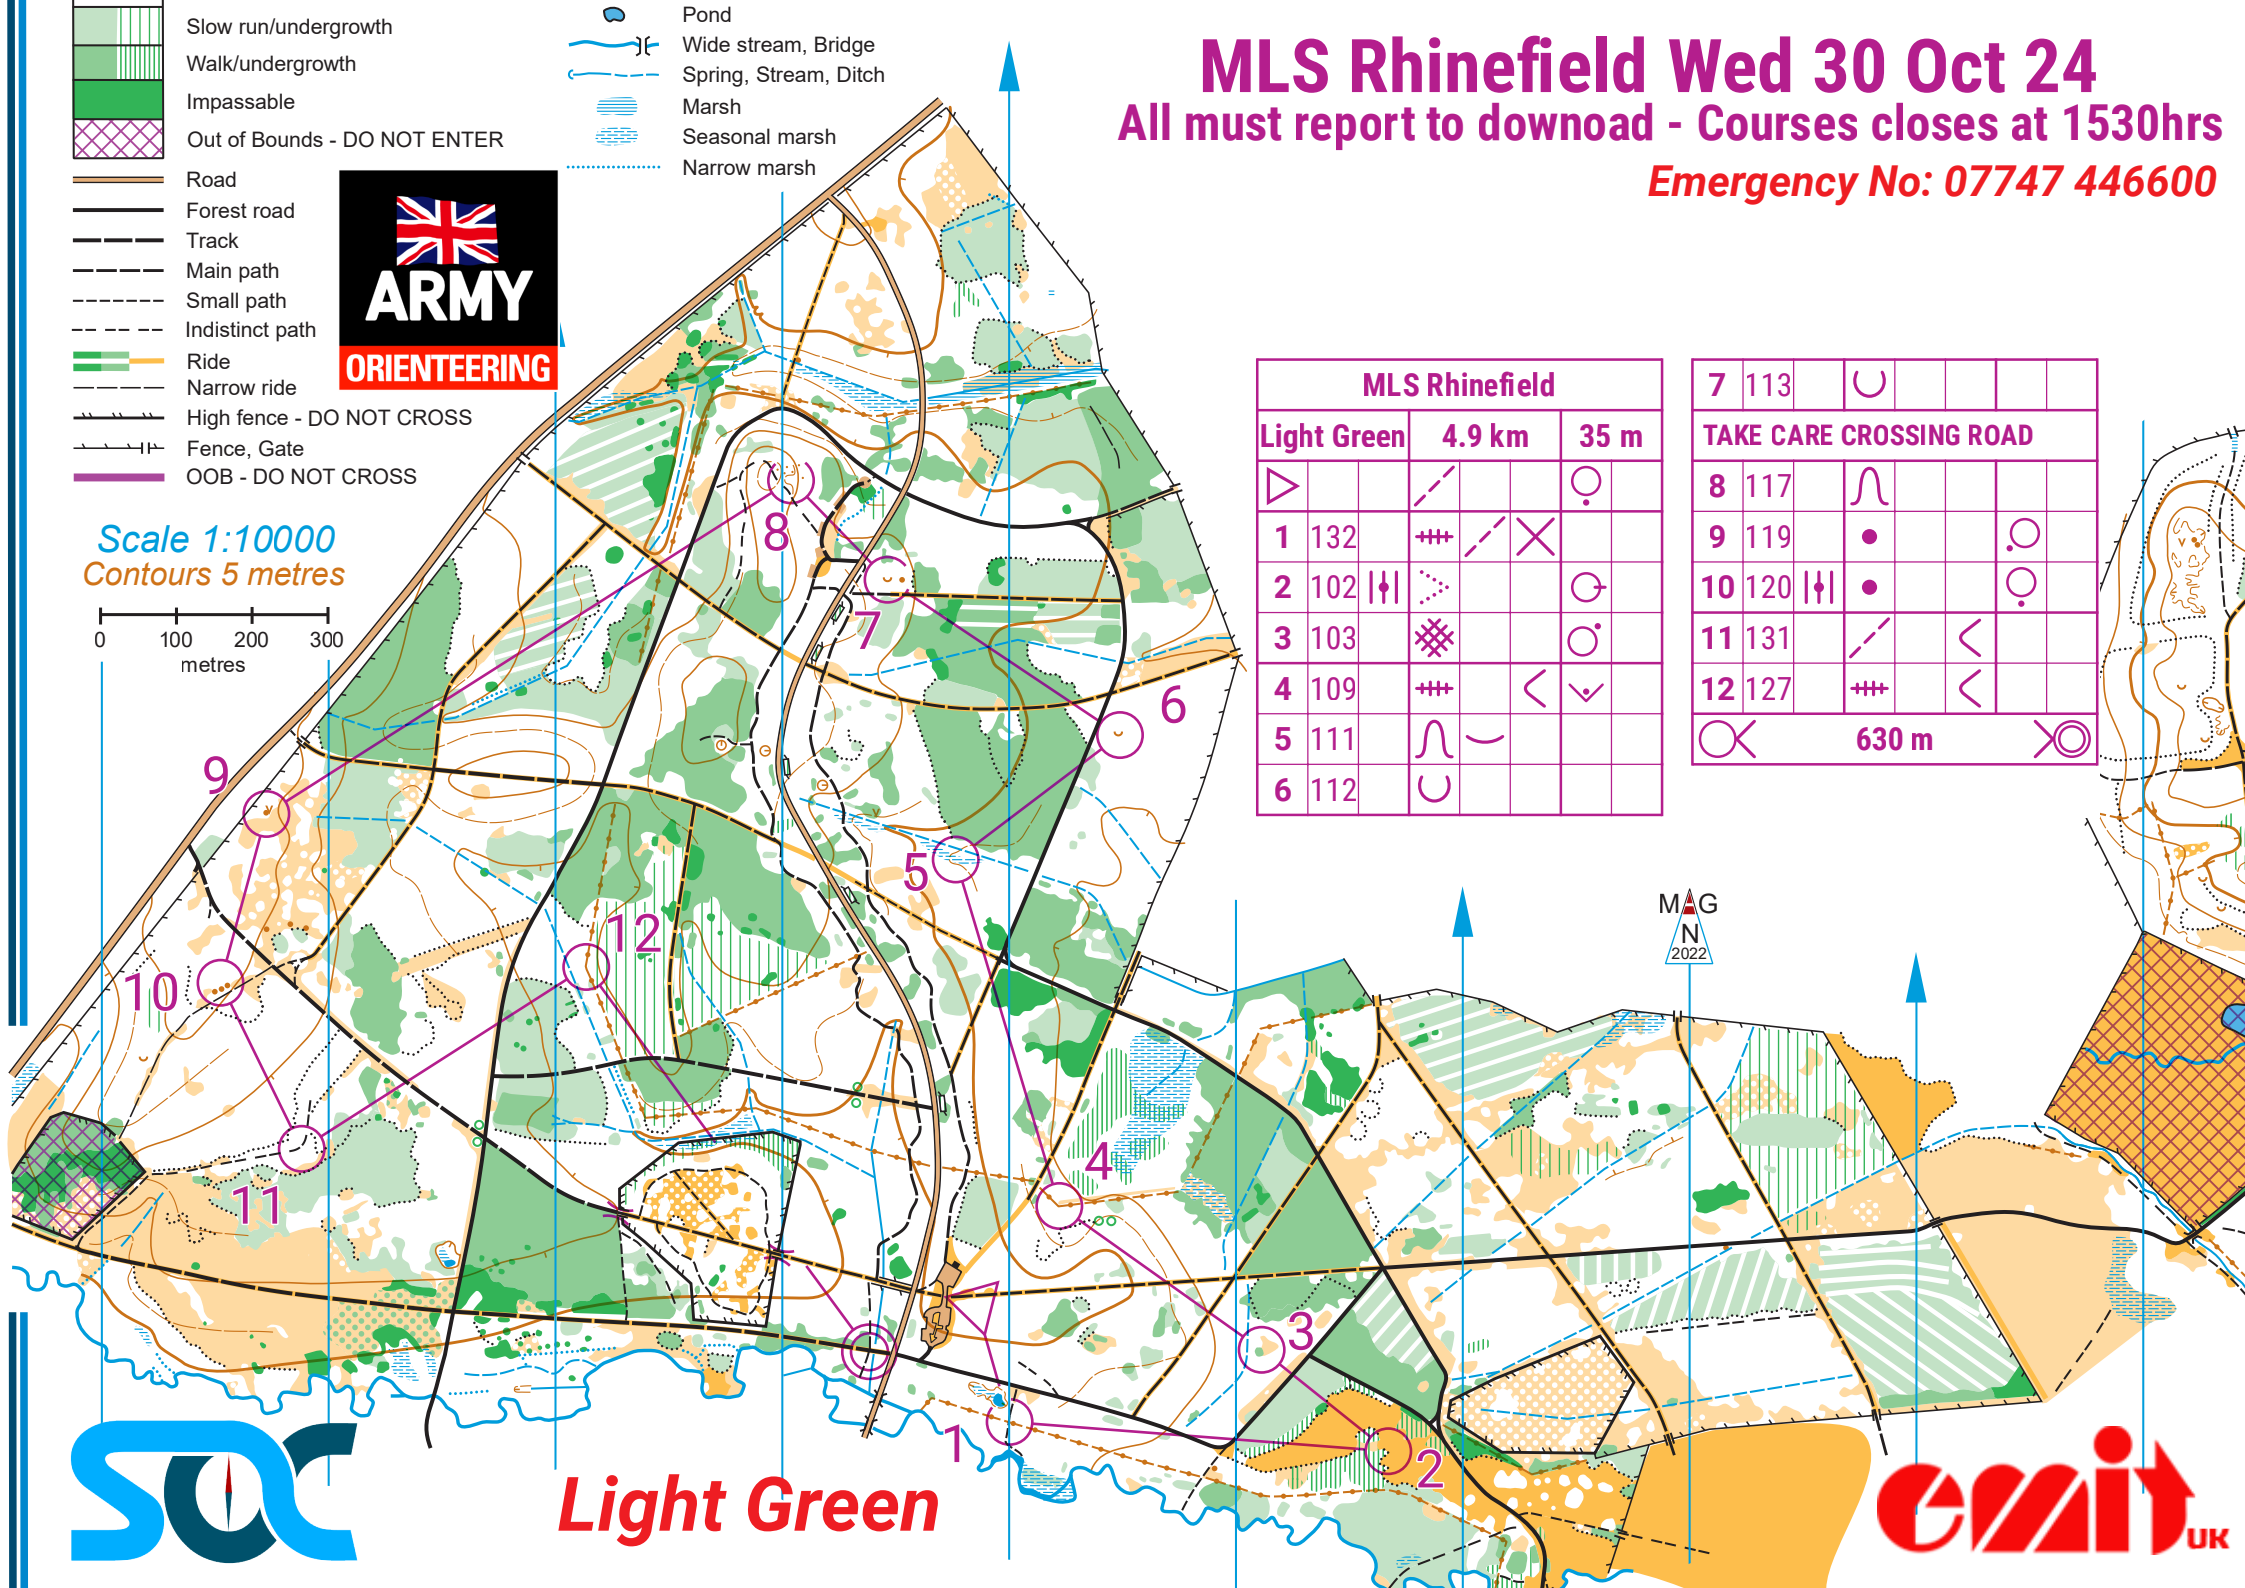

MLS Rhinefield Wed 30 Oct 24

All must report to download - Courses closes at 1530hrs

Emergency No: 07747 446600

- Slow run/undergrowth
- Walk/undergrowth
- Impassable
- Out of Bounds - DO NOT ENTER
- Road
- Forest road
- Track
- Main path
- Small path
- Indistinct path
- Ride
- Narrow ride
- High fence - DO NOT CROSS
- Fence, Gate
- OOB - DO NOT CROSS
- Pond
- Wide stream, Bridge
- Spring, Stream, Ditch
- Marsh
- Seasonal marsh
- Narrow marsh

Scale 1:10000
Contours 5 metres

MLS Rhinefield			
Light Green	4.9 km	35 m	
1 132			
2 102			
3 103			
4 109			
5 111			
6 112			

7 113			
TAKE CARE CROSSING ROAD			
8 117			
9 119			
10 120			
11 131			
12 127			
	630 m		

Light Green