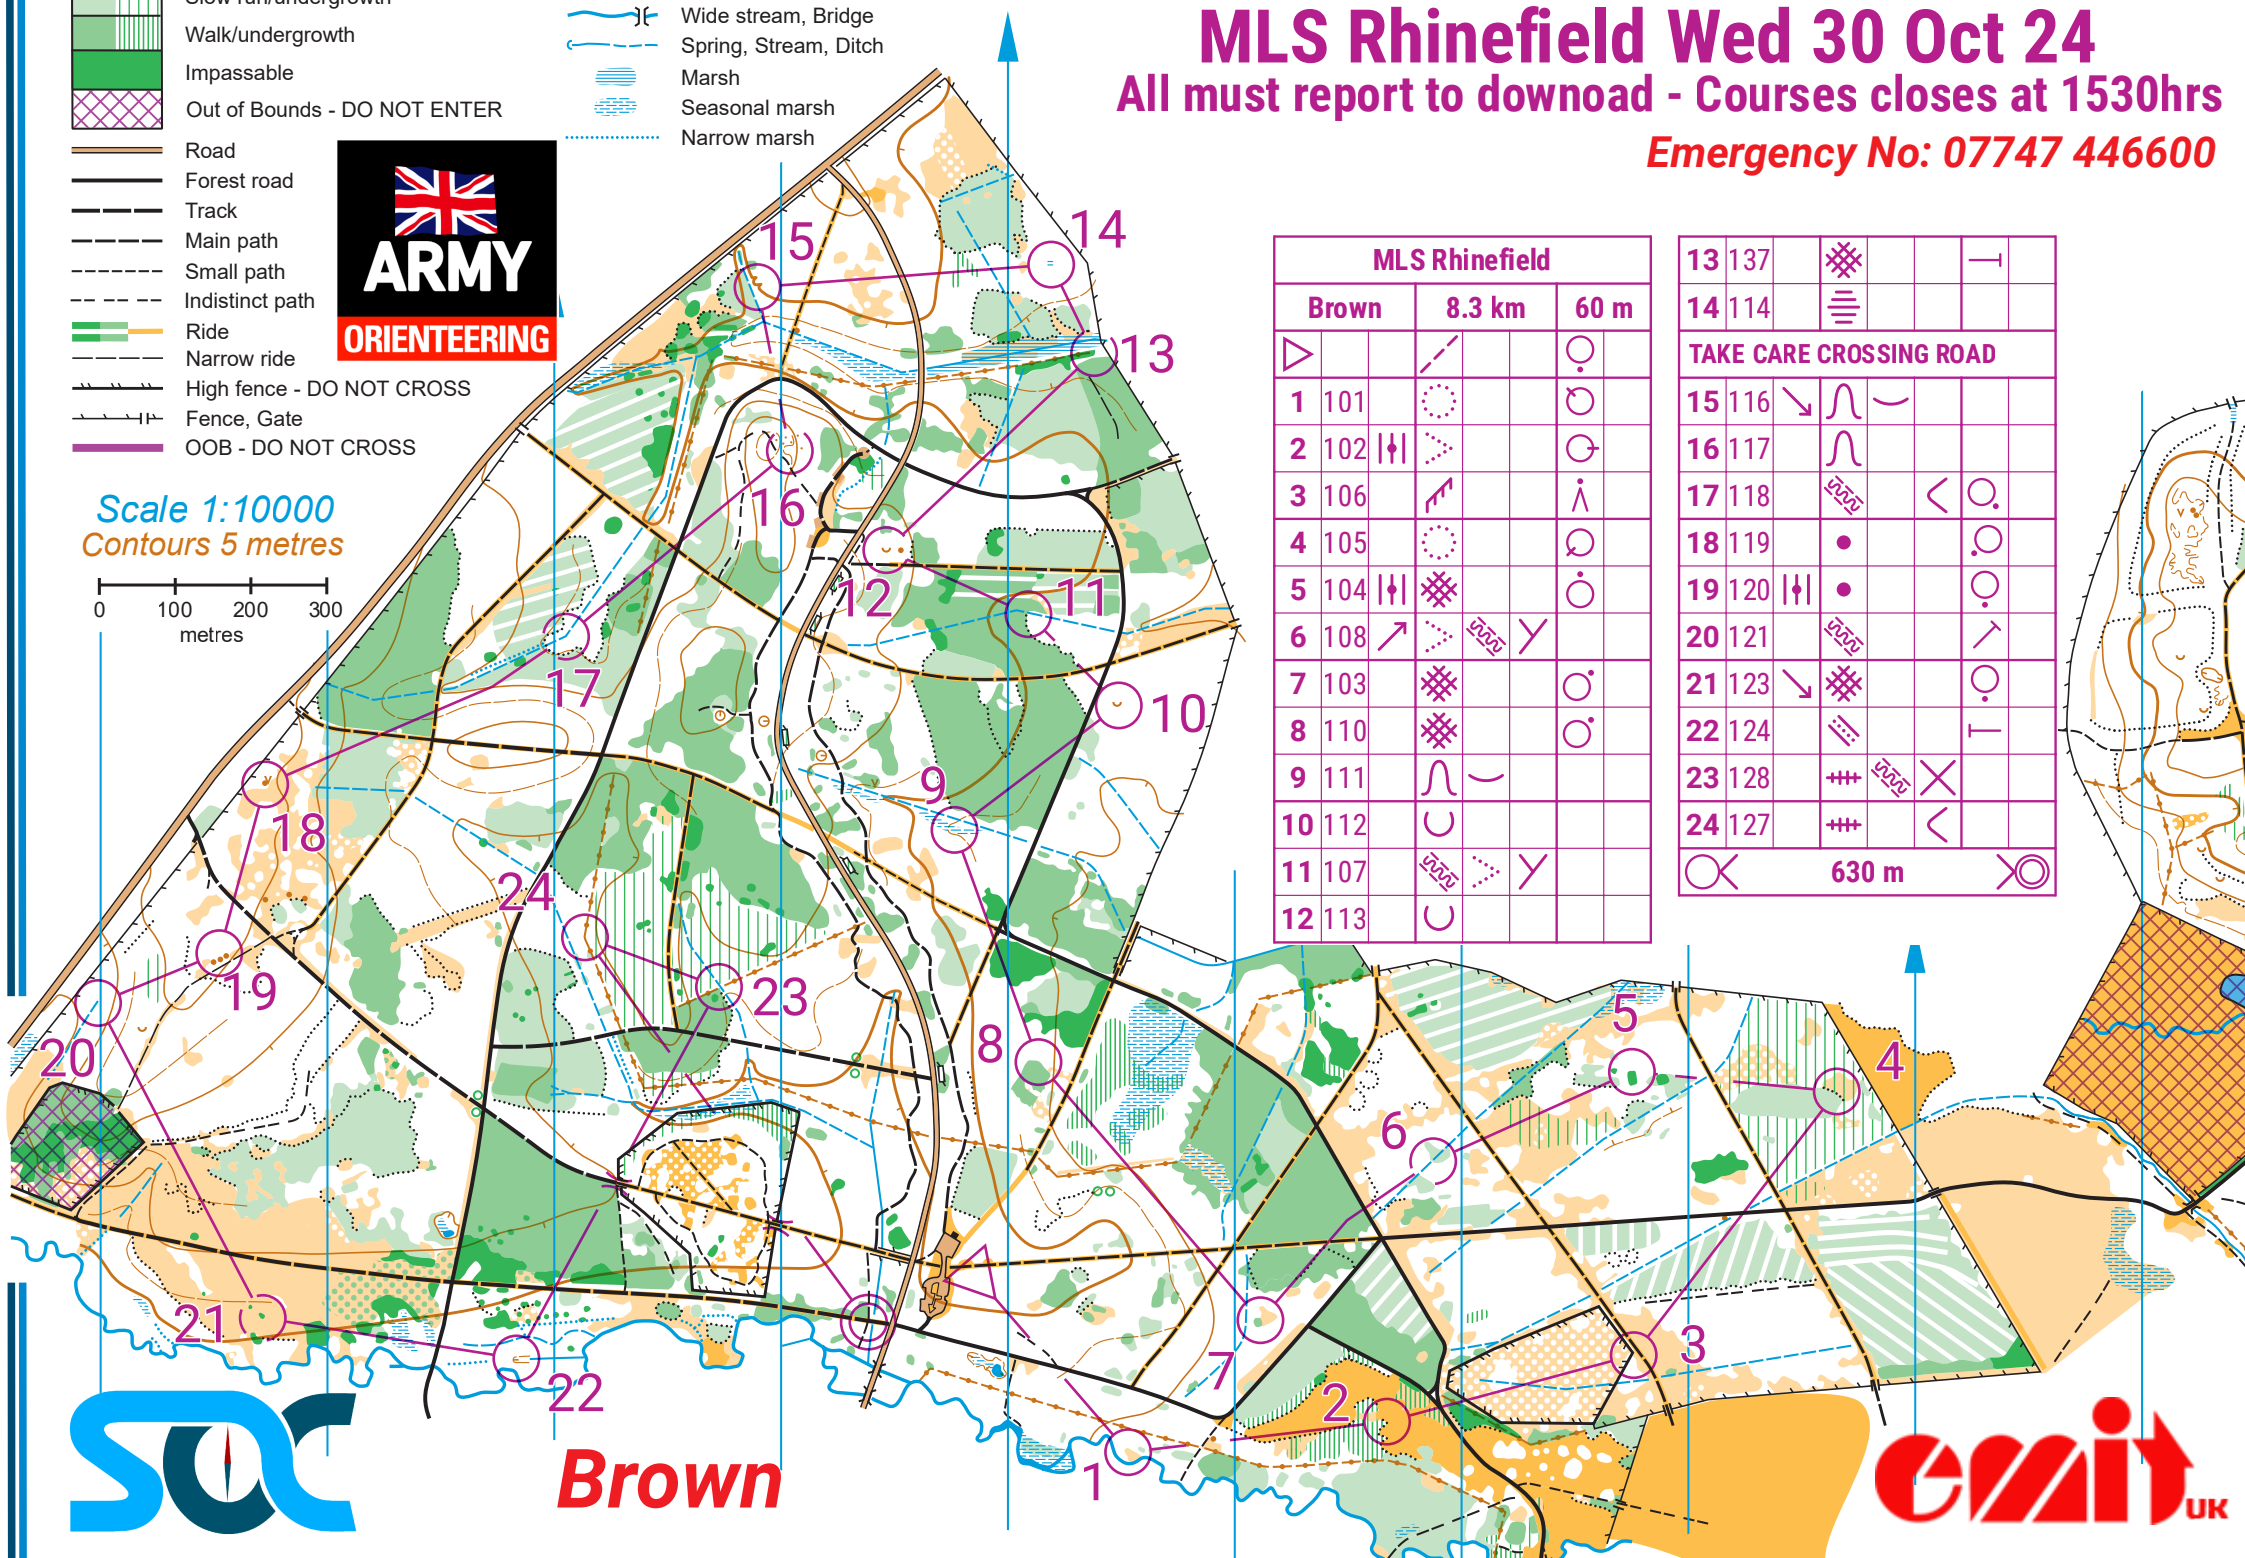

MLS Rhinefield Wed 30 Oct 24

All must report to download - Courses closes at 1530hrs

Emergency No: 07747 446600

- Slow run/undergrowth
- Walk/undergrowth
- Impassable
- Out of Bounds - DO NOT ENTER
- Road
- Forest road
- Track
- Main path
- Small path
- Indistinct path
- Ride
- Narrow ride
- High fence - DO NOT CROSS
- Fence, Gate
- OOB - DO NOT CROSS
- Pond
- Wide stream, Bridge
- Spring, Stream, Ditch
- Marsh
- Seasonal marsh
- Narrow marsh

Scale 1:10000
Contours 5 metres

MLS Rhinefield			
Brown	8.3 km	60 m	
1 101			
2 102			
3 106			
4 105			
5 104			
6 108			
7 103			
8 110			
9 111			
10 112			
11 107			
12 113			

13 137			
14 114			
TAKE CARE CROSSING ROAD			
15 116			
16 117			
17 118			
18 119			
19 120			
20 121			
21 123			
22 124			
23 128			
24 127			
	630 m		

Brown