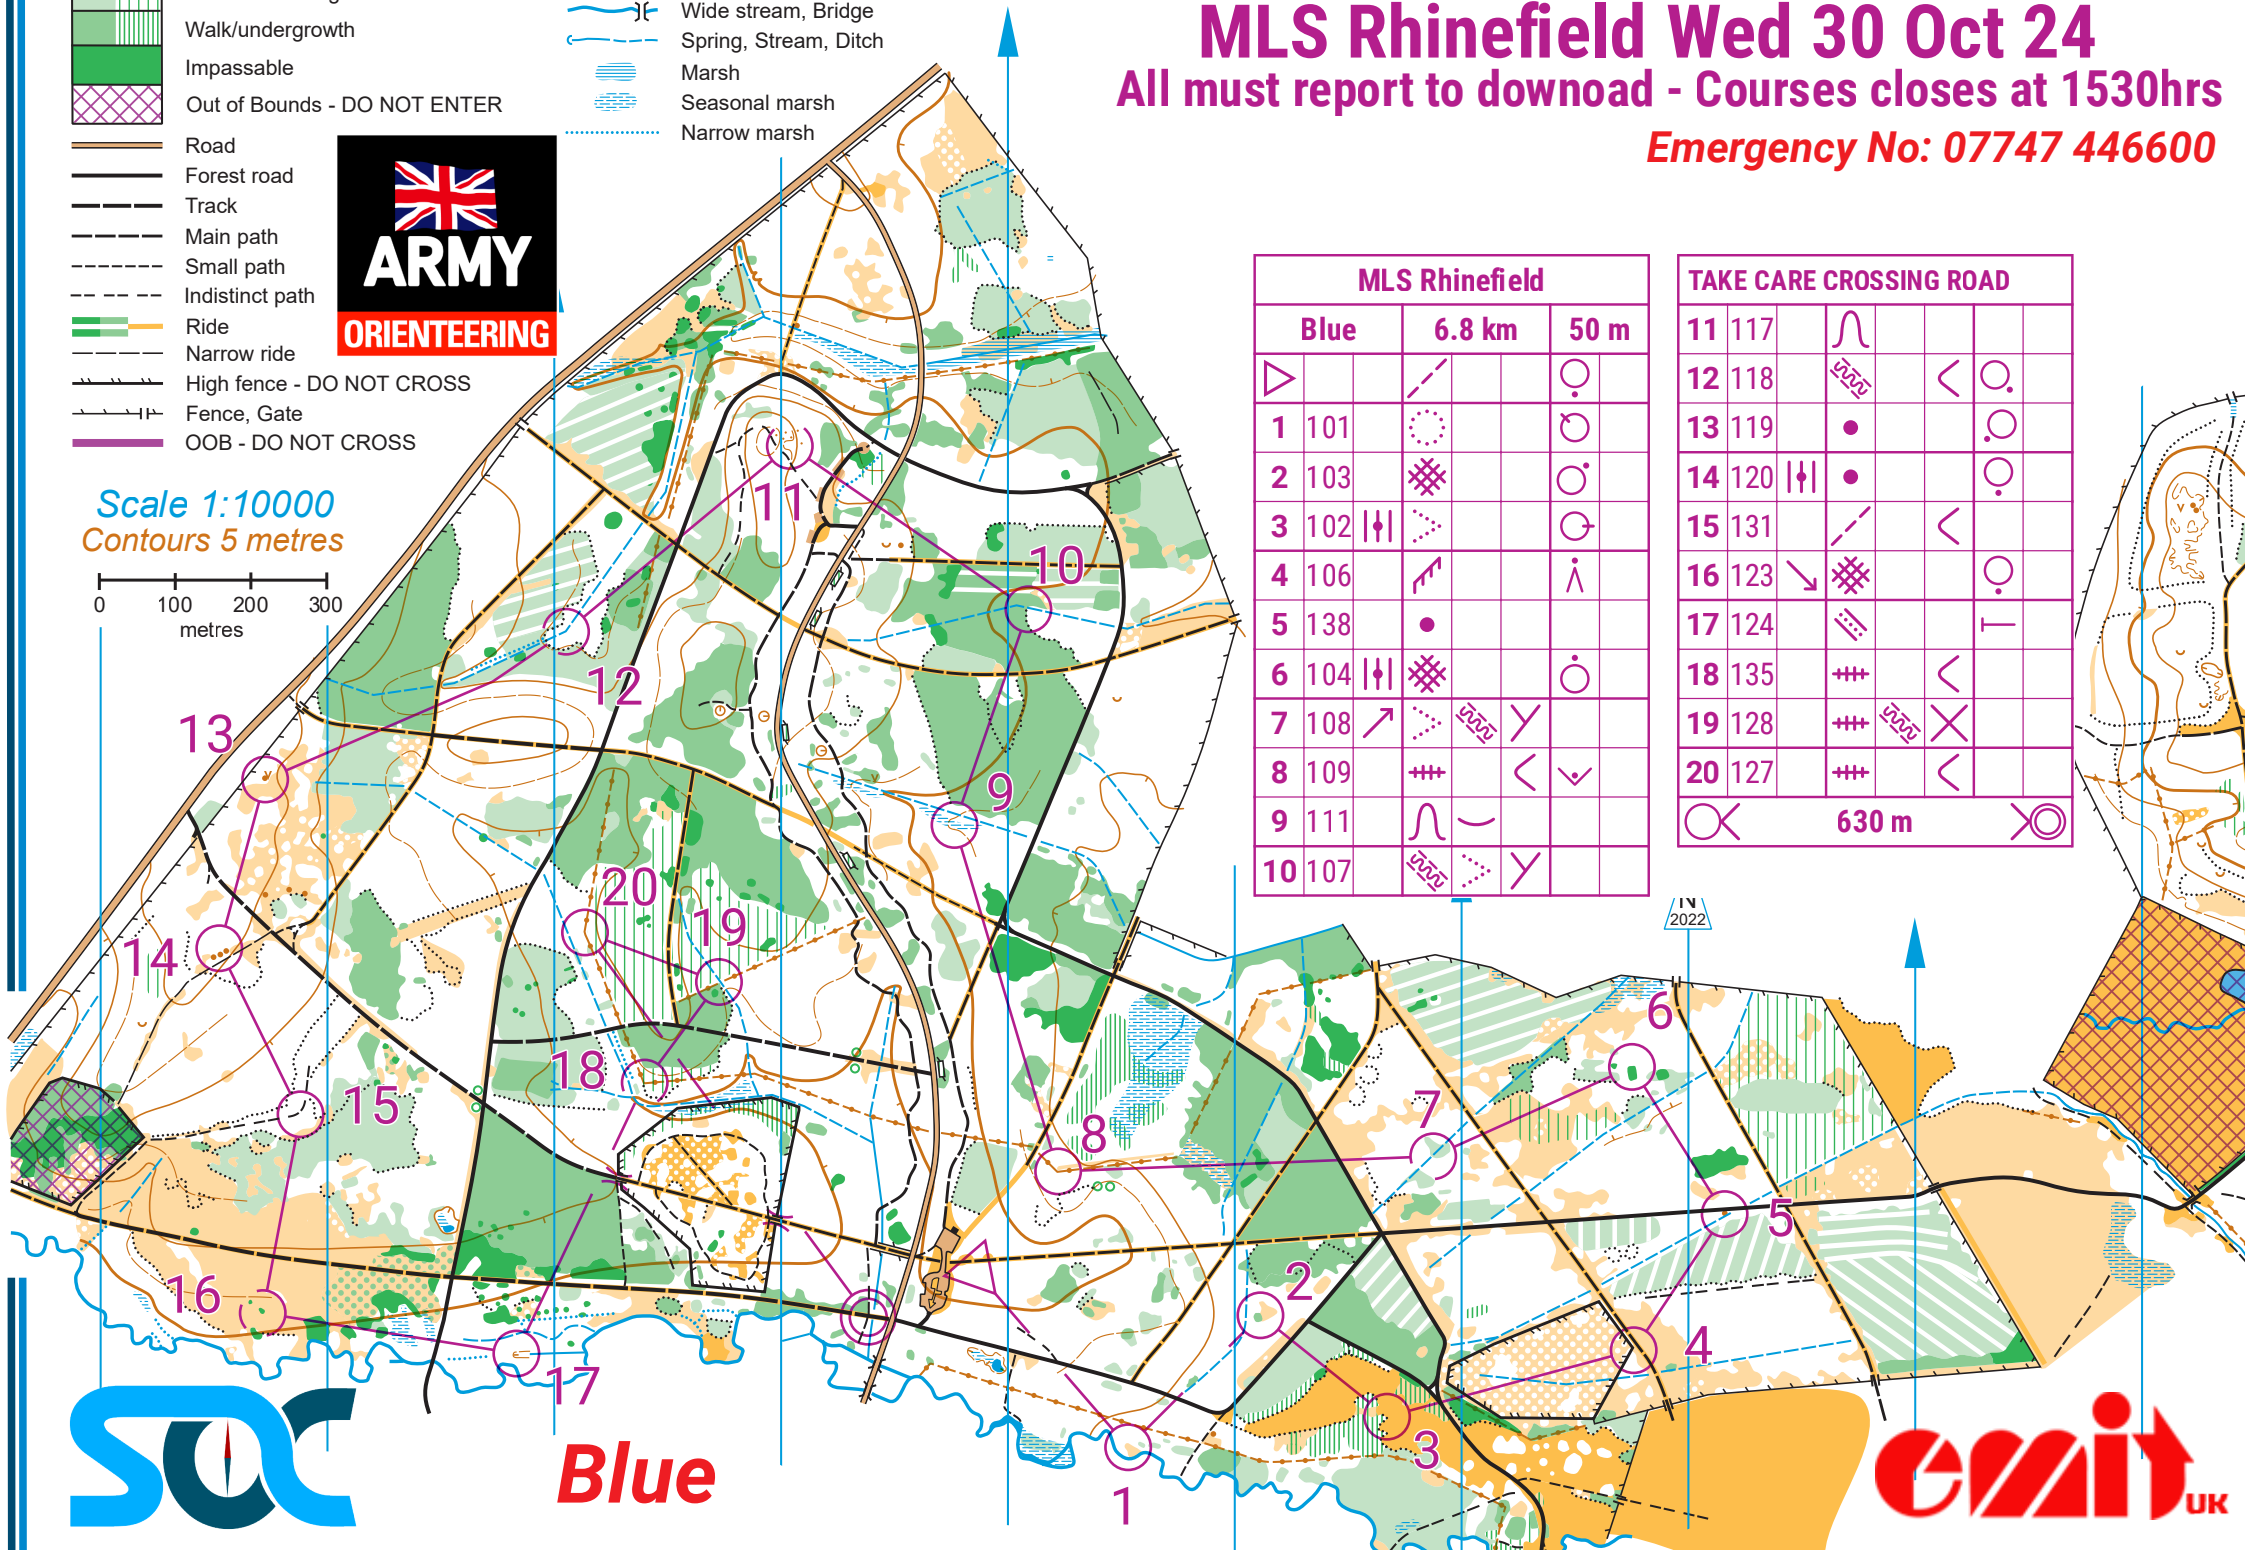

MLS Rhinefield Wed 30 Oct 24

All must report to download - Courses closes at 1530hrs

Emergency No: 07747 446600

- Slow run/undergrowth
- Walk/undergrowth
- Impassable
- Out of Bounds - DO NOT ENTER

- Pond
- Wide stream, Bridge
- Spring, Stream, Ditch
- Marsh
- Seasonal marsh
- Narrow marsh

- Road
- Forest road
- Track
- Main path
- Small path
- Indistinct path
- Ride
- Narrow ride
- High fence - DO NOT CROSS
- Fence, Gate
- OOB - DO NOT CROSS

Scale 1:10000
Contours 5 metres

MLS Rhinefield		
Blue	6.8 km	50 m
1 101		
2 103		
3 102		
4 106		
5 138		
6 104		
7 108		
8 109		
9 111		
10 107		

TAKE CARE CROSSING ROAD				
11 117				
12 118				
13 119				
14 120				
15 131				
16 123				
17 124				
18 135				
19 128				
20 127				
		630 m		

Blue