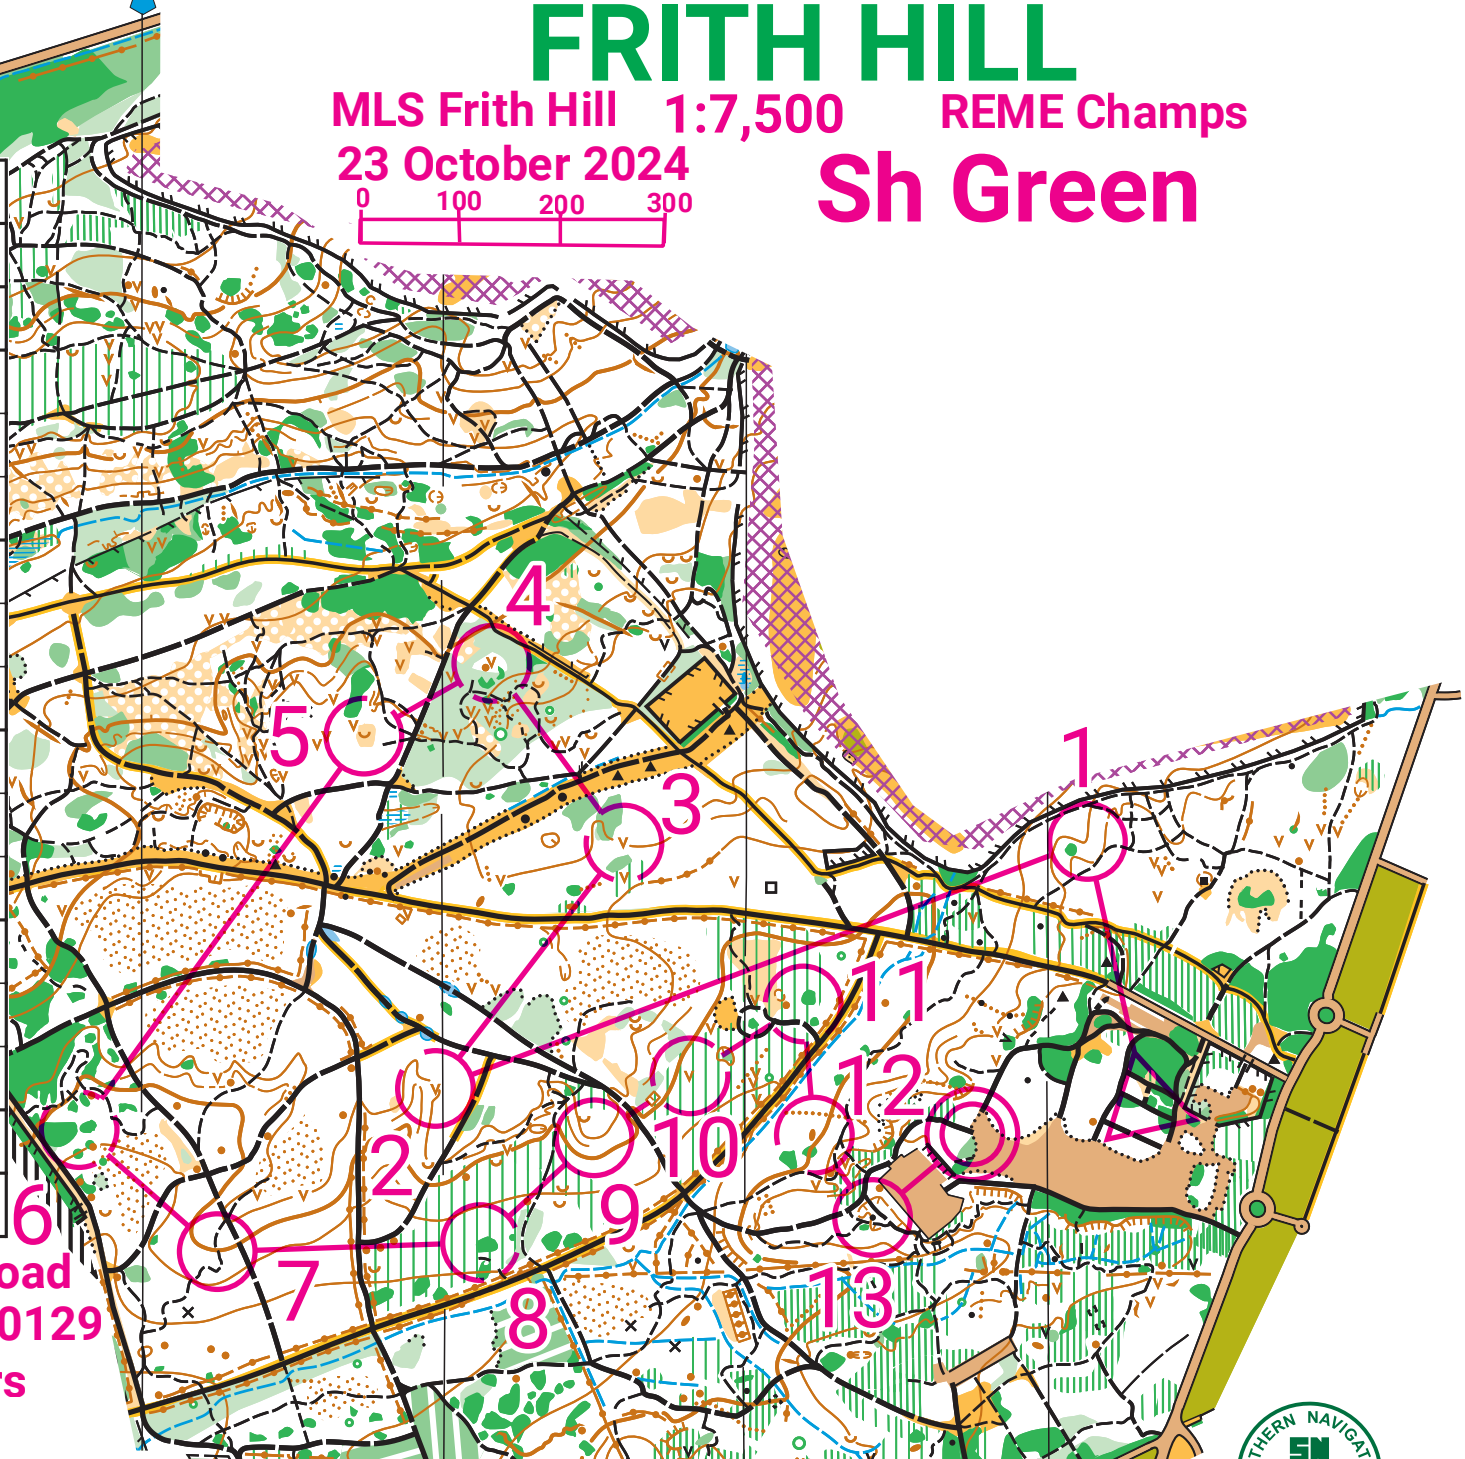

FRITH HILL

MLS Frith Hill 1:7,500

REME Champs

23 October 2024

Sh Green

MLS Frith Hill 23 Oct 2024					
Sh Green		3.3 km		80 m	
▷			⊗		○
1	56		∩		
2	33		∇		
3	40		∇		
4	58		∇		
5	37		∪		
6	31		⊗	⊗	⊖
7	46		⋄		
8	49	↖	⊗		○
9	45		∩		○
10	41		∇		
11	32	↑	⊗		○
12	59		○		○
13	52		▲		
○	130 m				⊗

All must report to download
 Emergency No 07905050129
 Course closes at 1500hrs