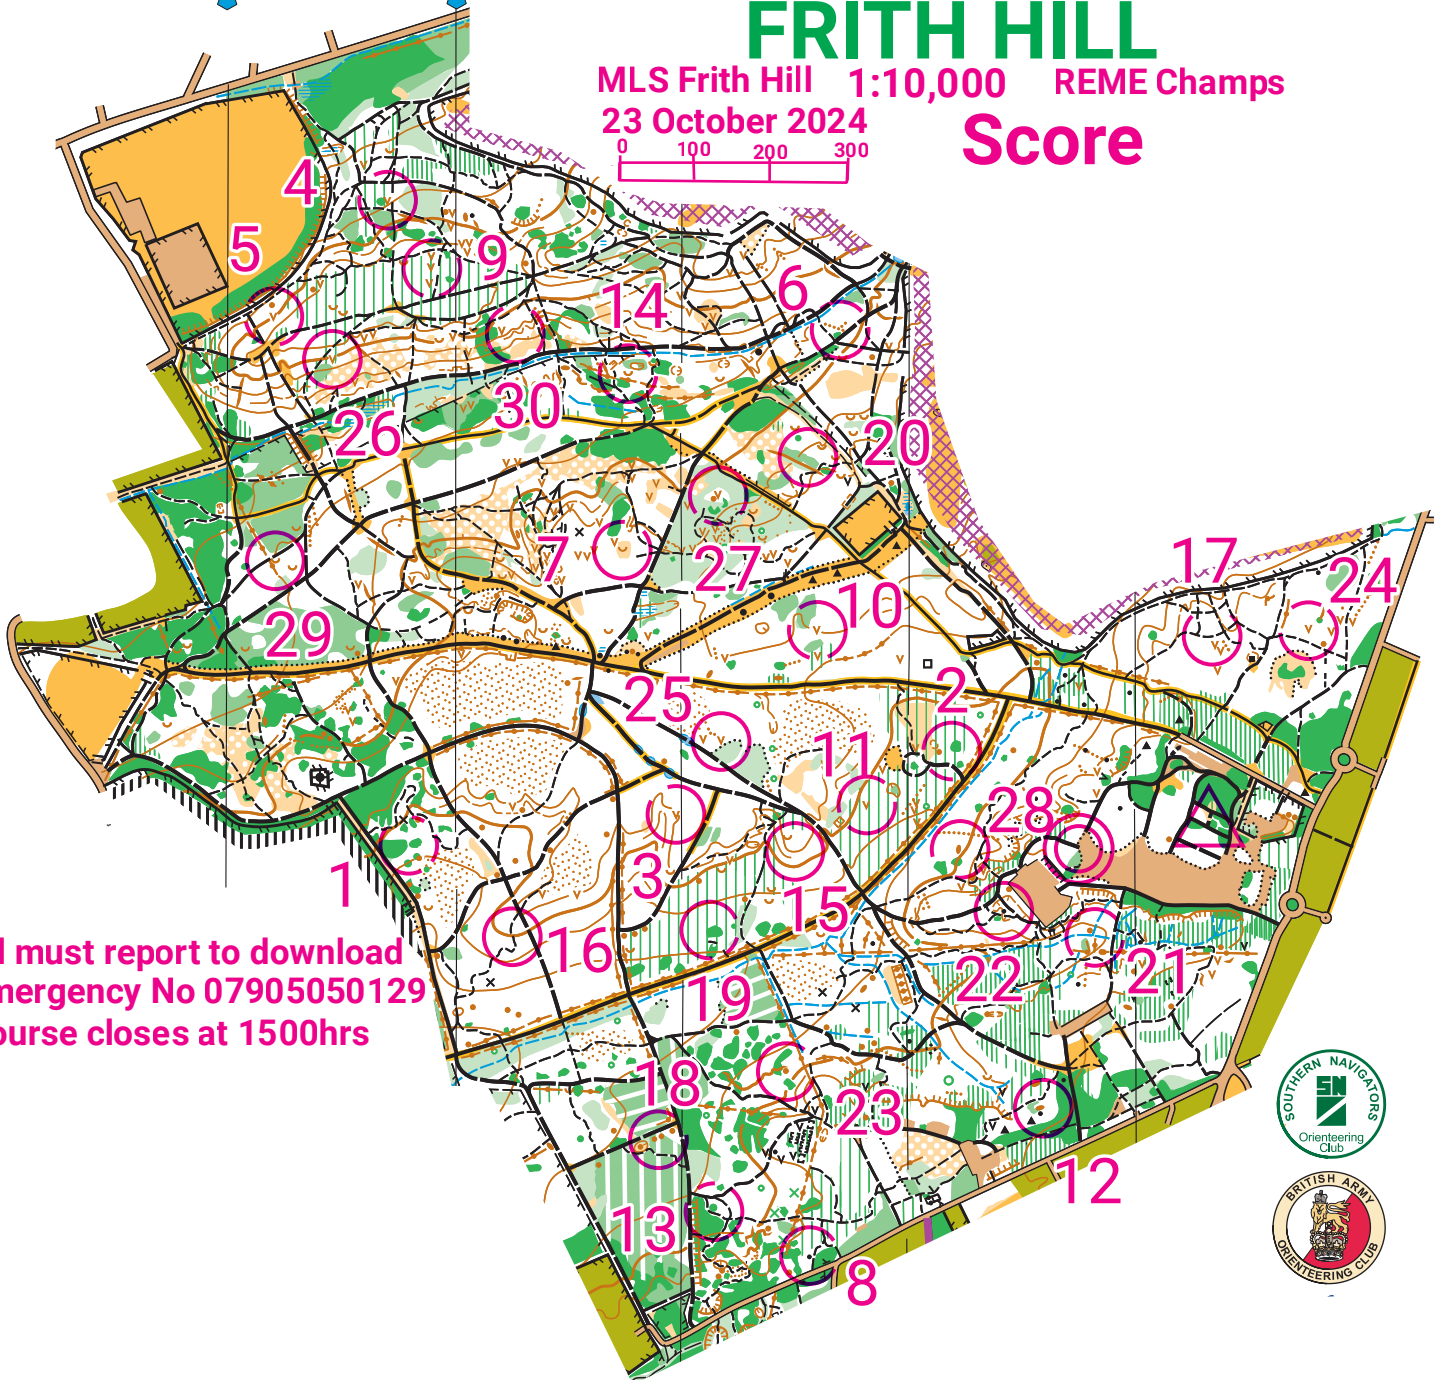

FRITH HILL

MLS Frith Hill 1:10,000 REME Champs

23 October 2024

Score

All must report to download
Emergency No 07905050129
Course closes at 1500hrs

MLS Frith Hill 23 Oct 2024		
Score	30 controls	
▶		Start: Middle Thicket, SW. Edge
1	31	Middle between Thickets
2	32	N. Thicket, SW. Edge
3	33	Pit
4	34	Pit
5	35	Pit
6	36	Small Gully Junction
7	37	Small Depression
8	38	Boulder
9	39	Middle Pit
10	40	Pit
11	41	Pit
12	42	Knoll, SE. Side
13	43	Middle Thicket, S. Edge
14	44	Small Depression
15	45	Spur, S. Part
16	46	Path
17	47	S. Path
18	48	Middle between Knolls
19	49	NW. Thicket, NW. Edge
20	50	S. Thicket, NE. Edge
21	51	Ditch Junction
22	52	Boulder
23	53	Knoll, NW. Side
24	54	Pit
25	55	E. Pit
26	57	Pit
27	58	Pit
28	59	Hill, SW. Side
29	60	NW. Small Depression
30	61	W. Re-entrant, Shallow