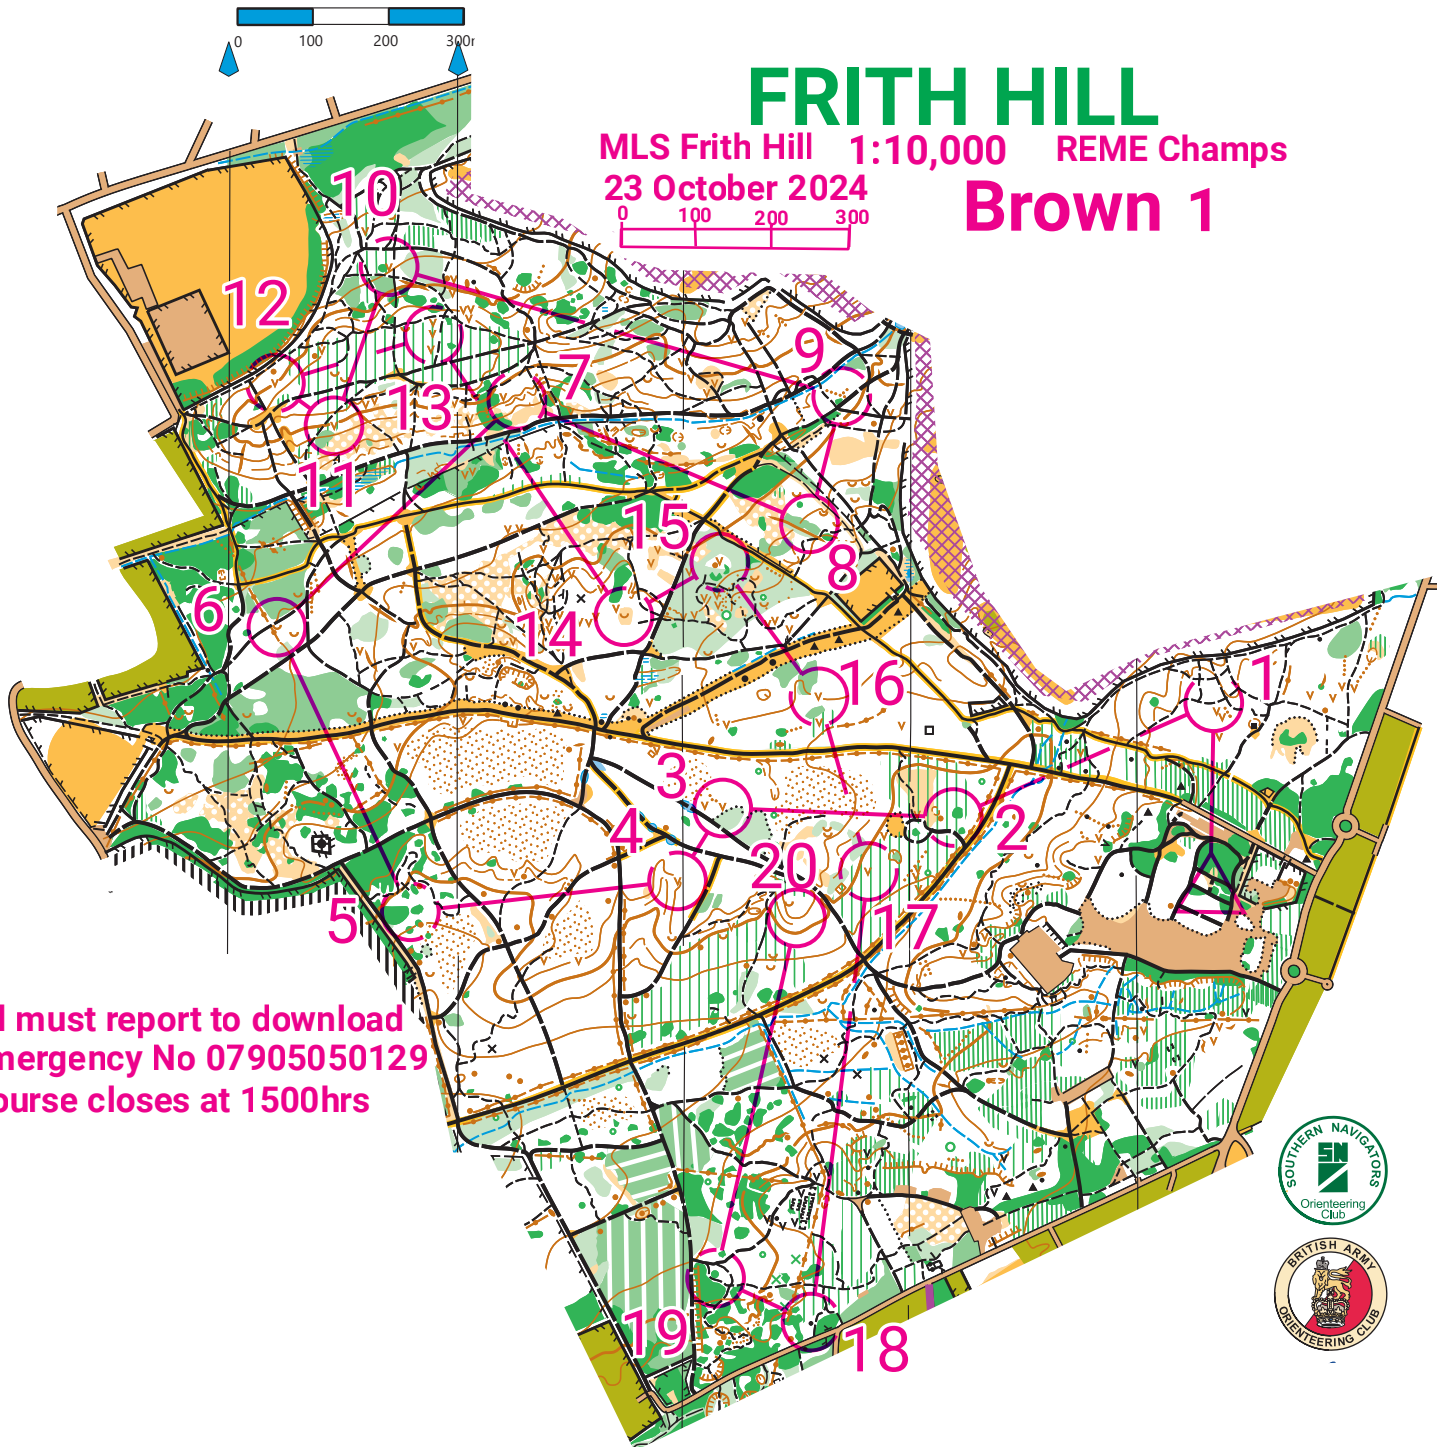

## Brown 1

All must report to download  
Emergency No 07905050129  
Course closes at 1500hrs

MLS Frith Hill 23 Oct 2024				
Brown-1		9.0 km	185 m	
▷			⊗	⊙
1	47	↓	↘	
2	32	↑	⊗	⊙
3	55	→	∨	
4	33		∨	
5	31		⊗	⊗
6	60	↖	∪	
7	61	←	∩	
8	50	↓	⊗	⊙
9	36		⊗	∩
10	34		∨	
11	57		∨	
12	35		∨	
13	39		∨	
14	37		∪	
15	58		∨	
16	40		∨	
17	41		∨	
18	38		▲	
19	43		⊗	⊙
20	45		∩	⊙
↻				

## Brown 2

All must report to download  
 Emergency No 07905050129  
 Course closes at 1500hrs

MLS Frith Hill 23 Oct 2024				
Brown-2		9.0 km		185 m
20	45			
21	46			
22	48			
23	42			
24	51			
25	49			
26	53			
27	52			