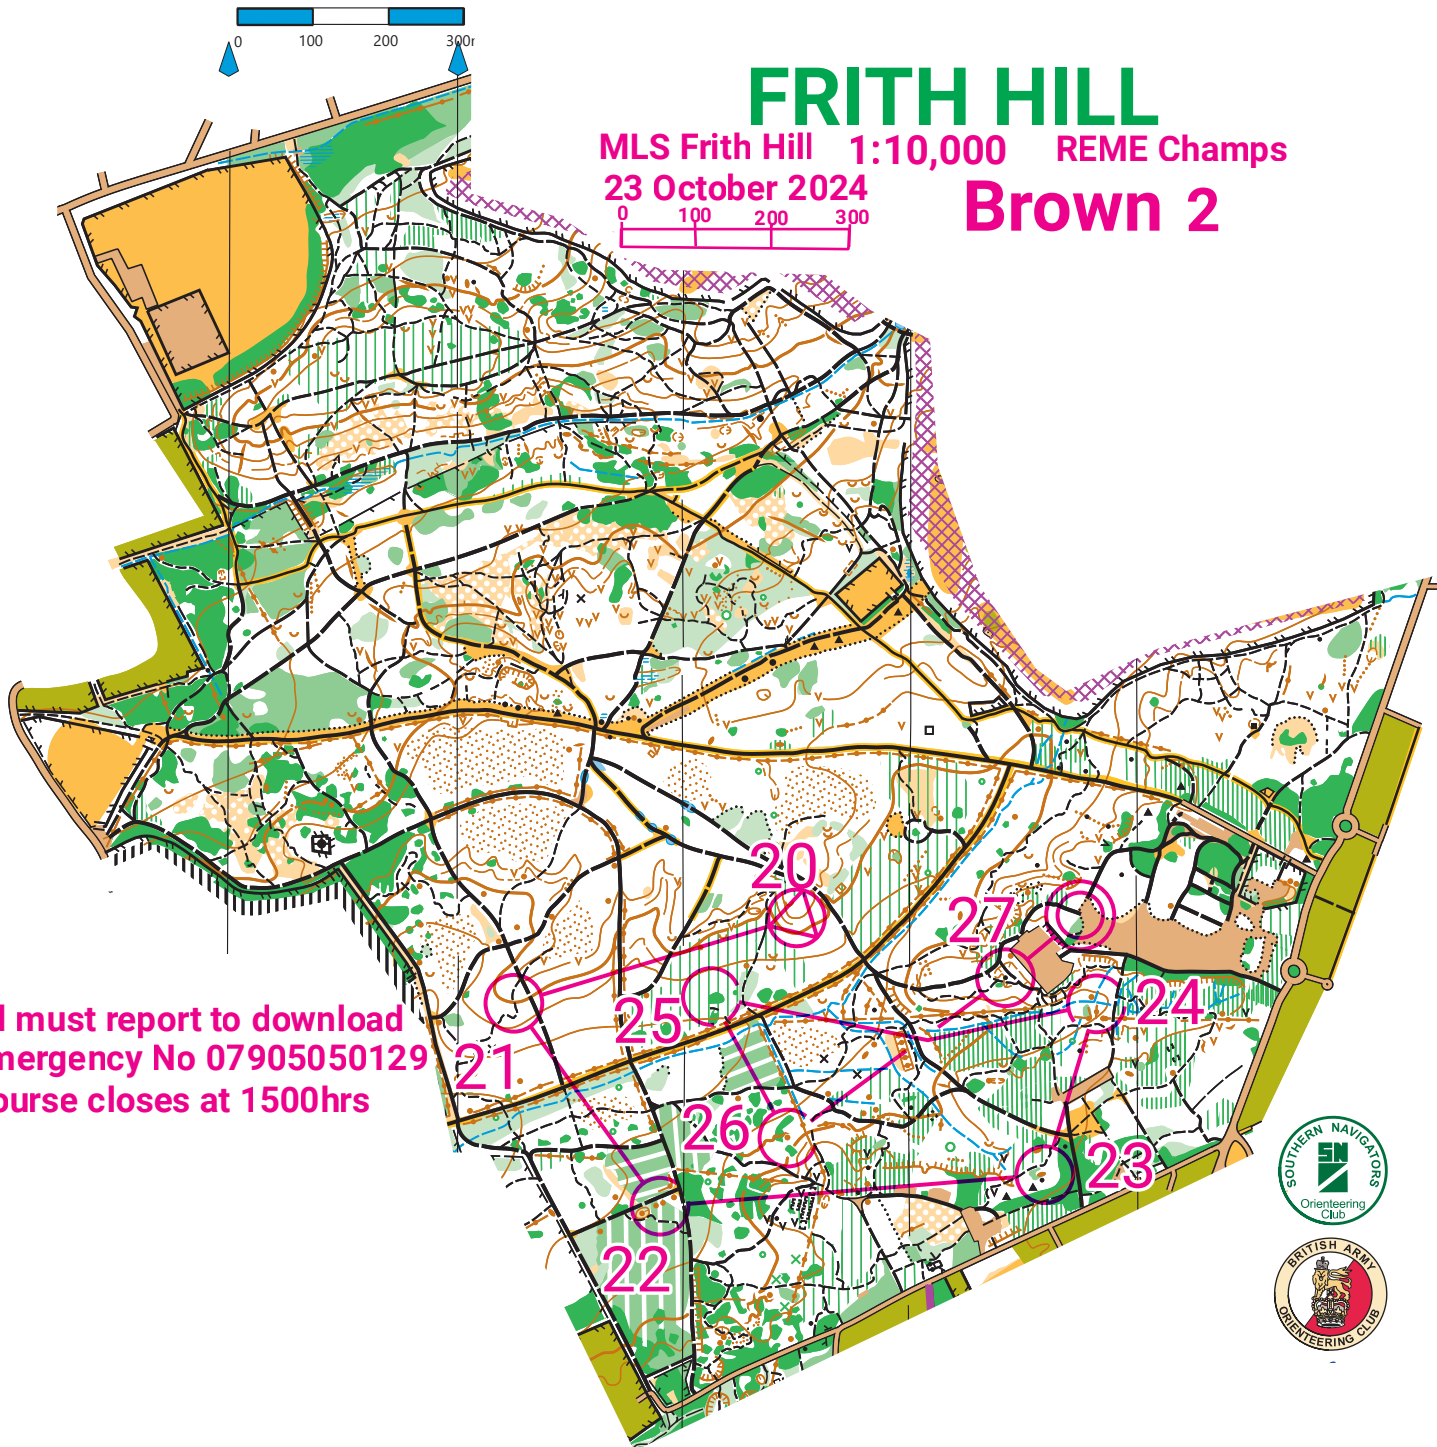

## Brown 1

All must report to download  
Emergency No 07905050129  
Course closes at 1500hrs

MLS Frith Hill 23 Oct 2024				
Brown-1		9.0 km	185 m	
▷			⊗	⊙
1	47	↓	↘	
2	32	↑	⊗	⊙
3	55	→	∨	
4	33		∨	
5	31		⊗	⊗
6	60	↖	∪	
7	61	←	∩	
8	50	↓	⊗	⊙
9	36		⊗	∩
10	34		∨	
11	57		∨	
12	35		∨	
13	39		∨	
14	37		∪	
15	58		∨	
16	40		∨	
17	41		∨	
18	38		▲	
19	43		⊗	⊙
20	45		∩	⊙
↻				

## Brown 2

All must report to download  
 Emergency No 07905050129  
 Course closes at 1500hrs

MLS Frith Hill 23 Oct 2024				
Brown-2		9.0 km		185 m
20	45			
21	46			
22	48			
23	42			
24	51			
25	49			
26	53			
27	52			