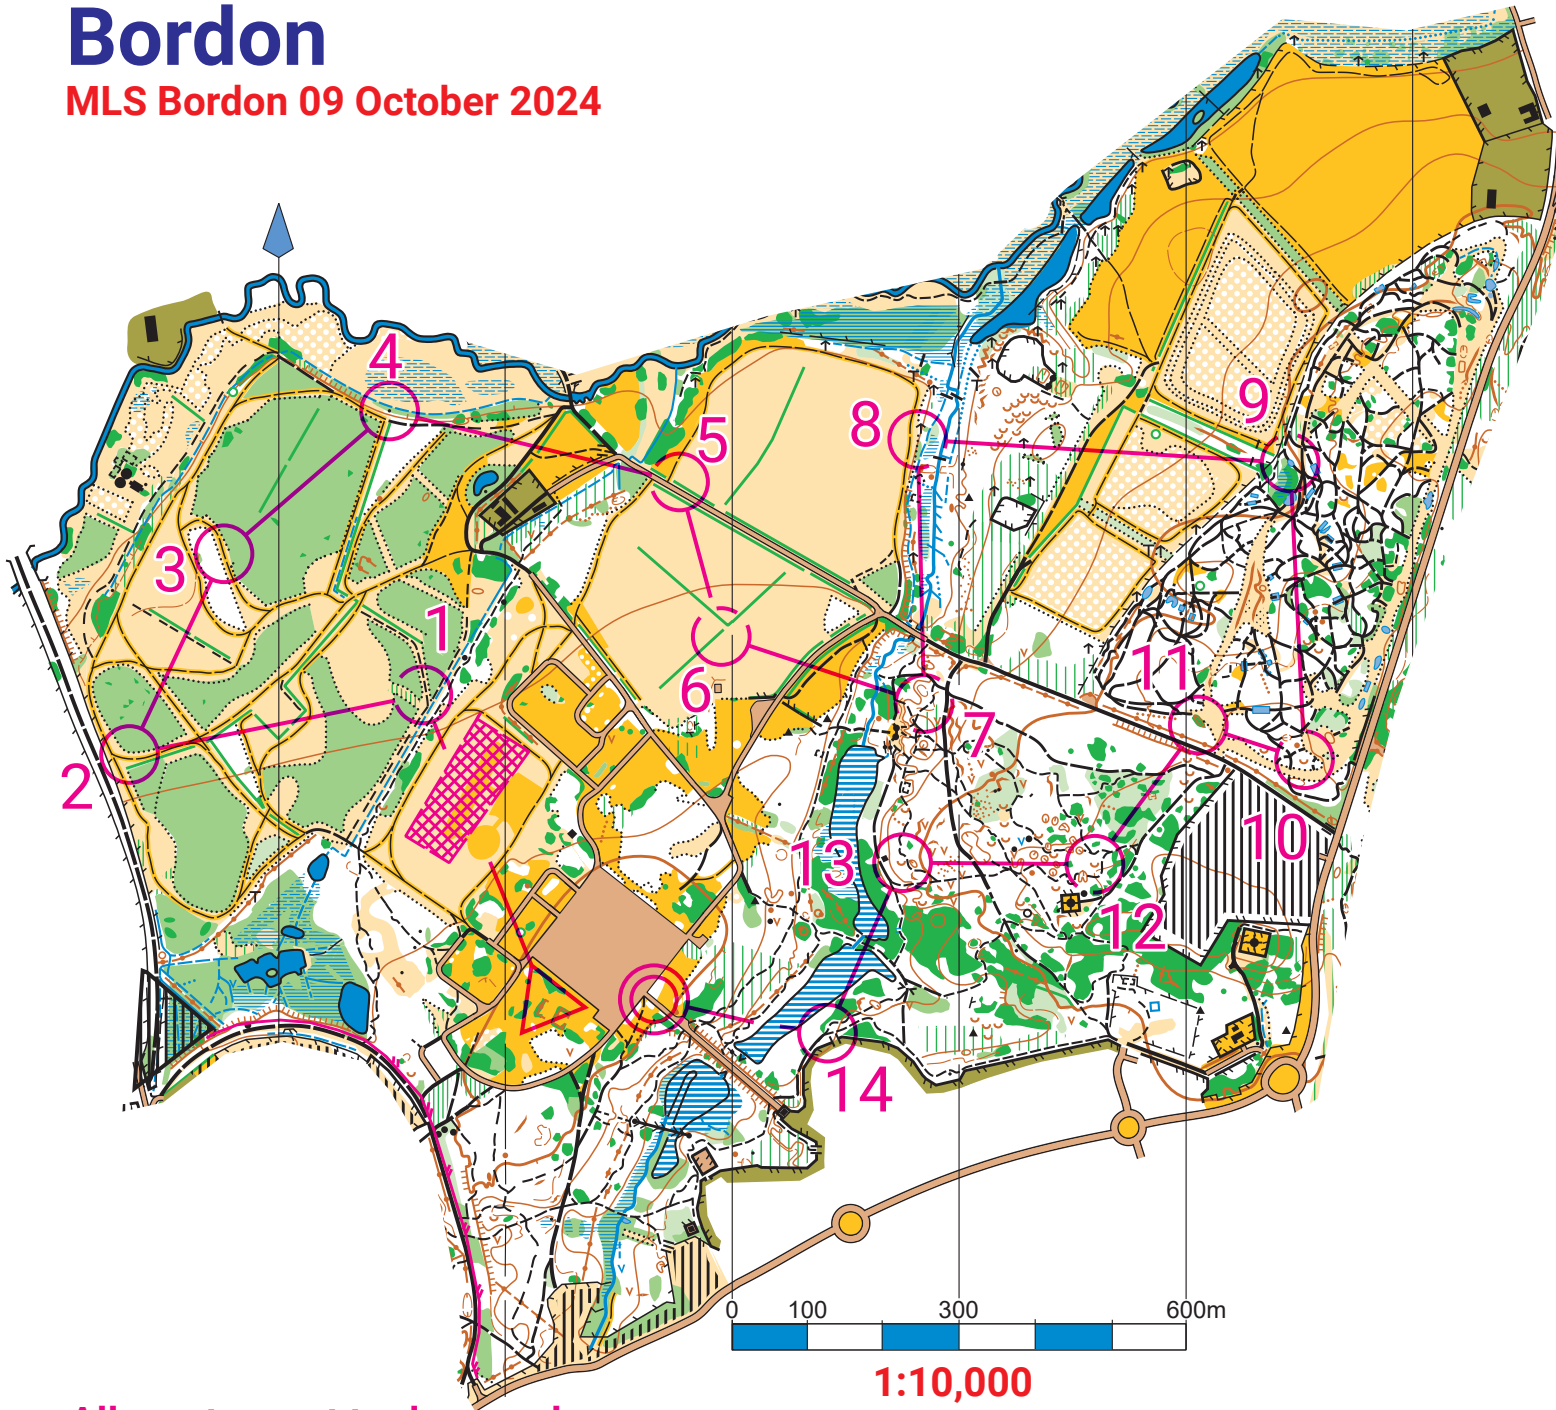

Bordon

MLS Bordon 09 October 2024

Lt Green

MLS Bordon 09 Oct 2024				
	Lt Green	4.7 km	45 m	
	▷	↓	⊞	↗
1	34	↖	—	⊙
2	55	⋯		⊙
3	49	—		⊙
4	47	▲		⊙
5	56	→	⋈	⊙
6	43	↓	⋈	⊙
7	48	∩	∩	
8	39	⋯		
9	44	∇		
10	37	∪		
11	33	⊞		⊙
12	36	∪		
13	45	∪		
14	57	—	—	∩
	⊙	230 m		⊙

All must report to download

Course closes at 1500hrs

Emergency Mobile 07905050129