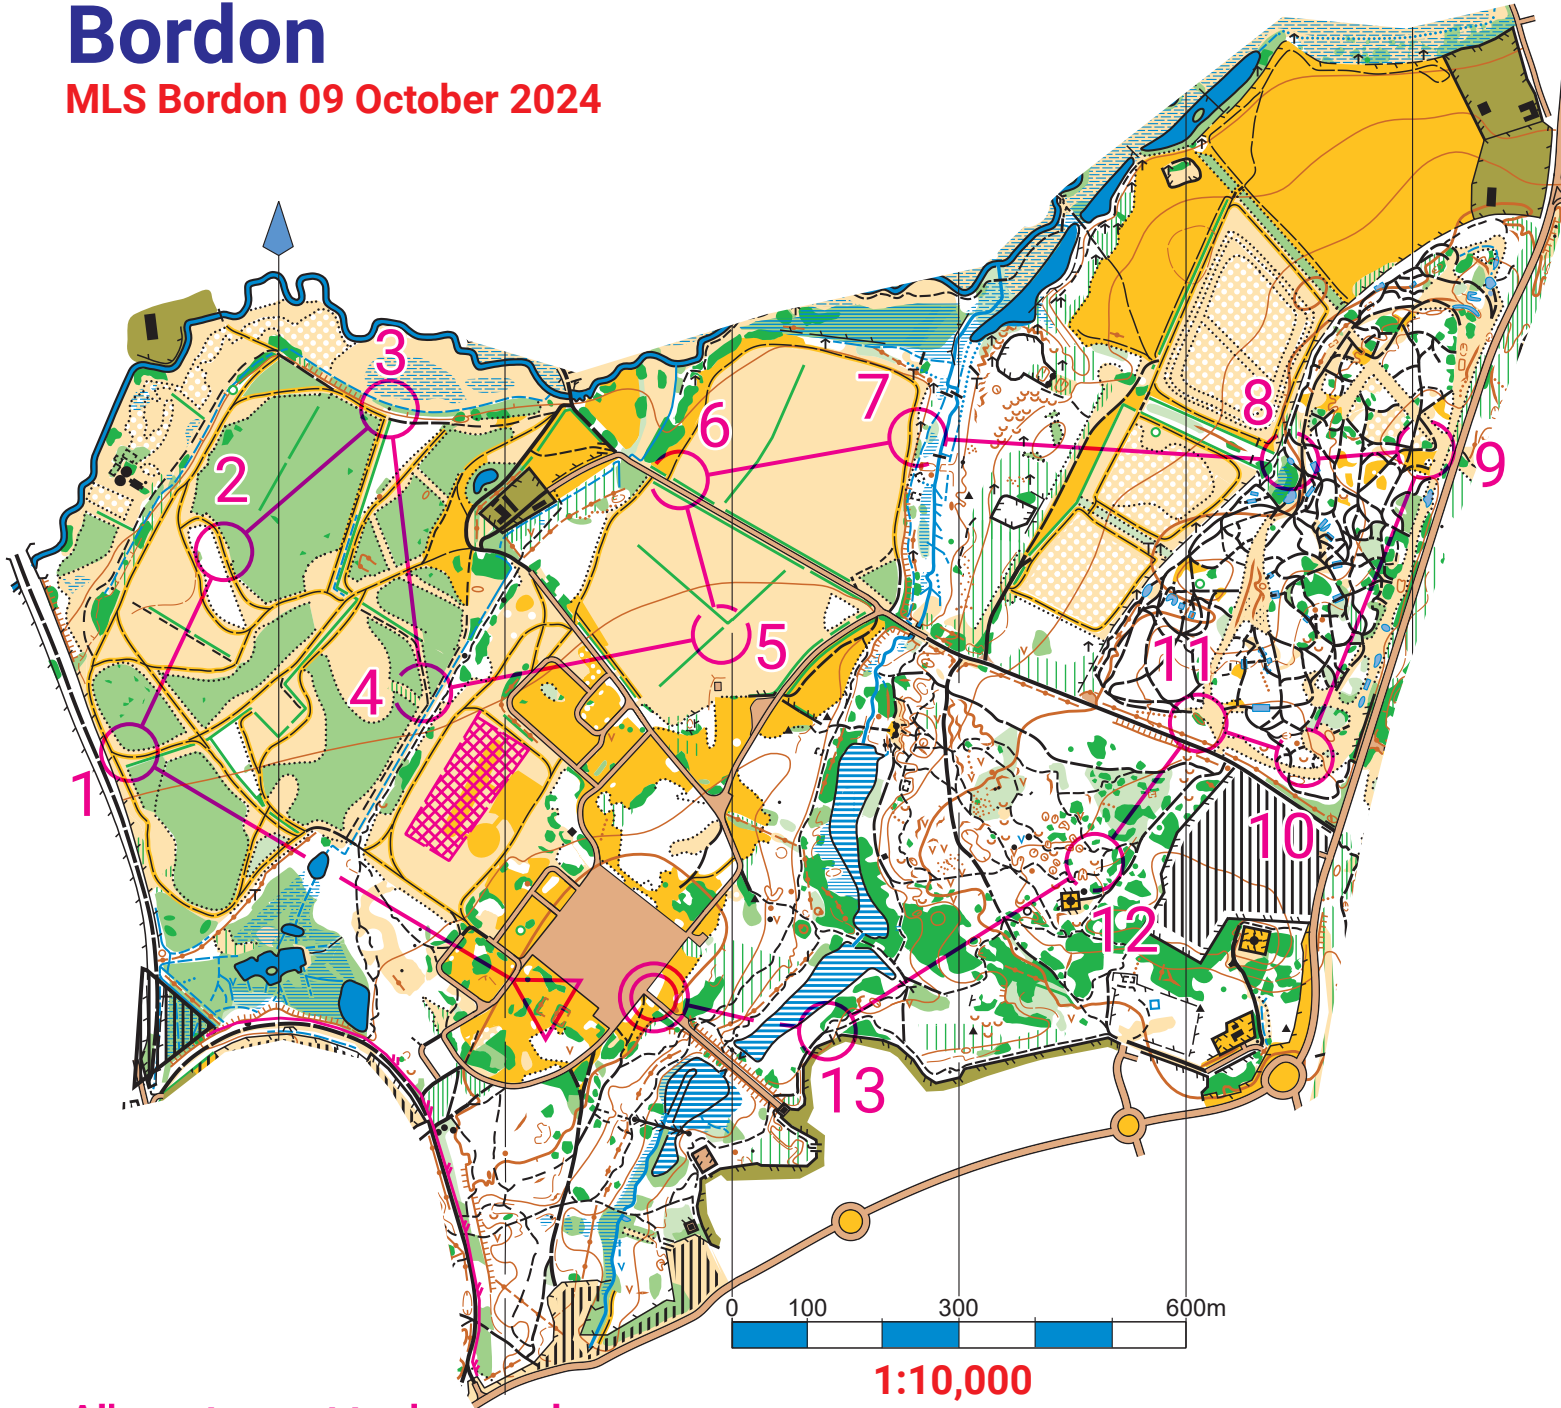

Bordon

MLS Bordon 09 October 2024

Lg Orange

MLS Bordon 09 Oct 2024		
Lg Orange	4.7 km	35 m
		Start: S. Thicket, NE. End
1	55	Vegetation Boundary, S. Edge
2	49	Path, W. Side
3	47	Boulder, E. Side
4	34	NW. Path, W. Side
5	43	S. Hedge, SE. Side
6	56	E. Hedge, NE. Side
7	39	Vegetation Boundary
8	44	Water Hole
9	35	Thicket, S. Edge
10	37	Small Depression
11	33	Thicket, SW. Edge
12	36	Small Depression
13	57	Path Junction
Navigate 230 m to Finish		

All must report to download

Course closes at 1500hrs

Emergency Mobile 07905050129