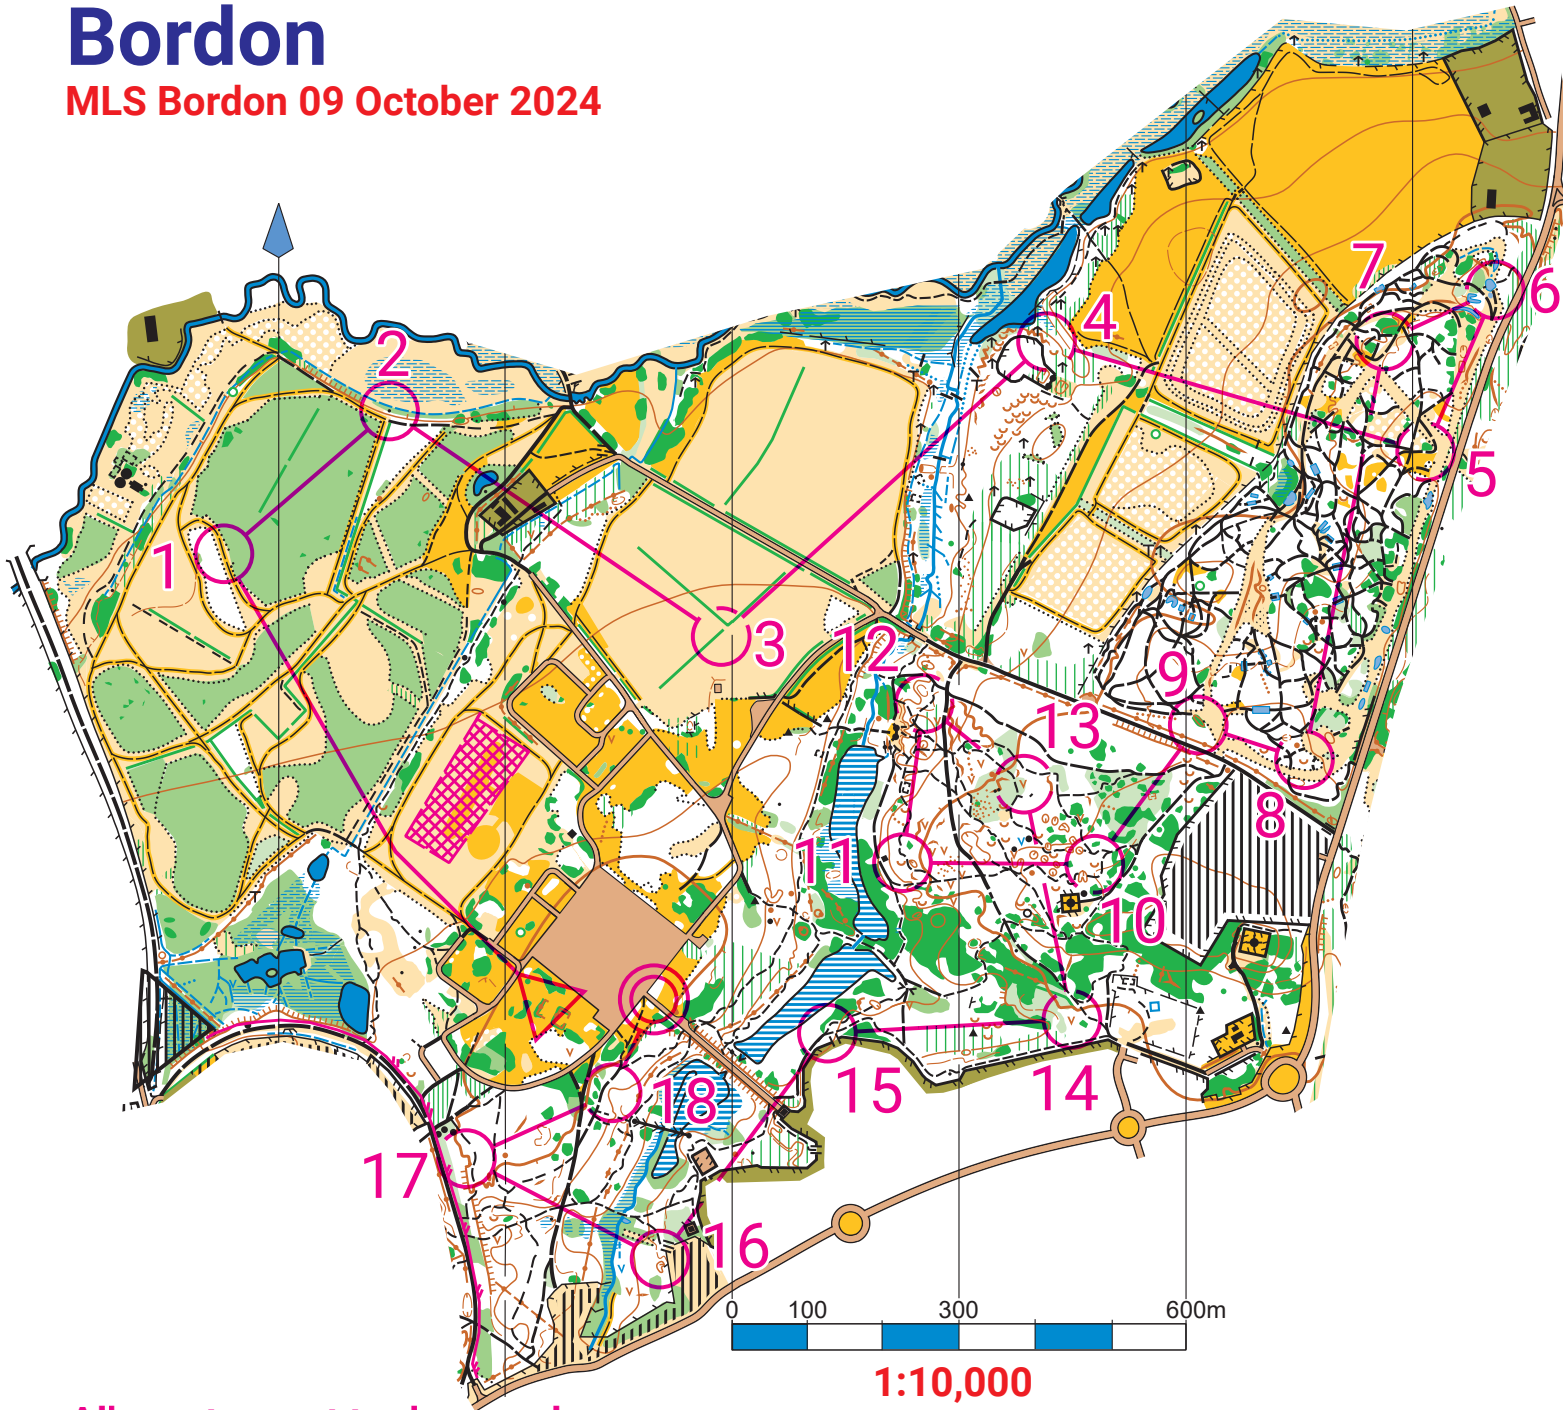

Bordon

MLS Bordon 09 October 2024

Blue

MLS Bordon 09 Oct 2024				
Blue	6.3 km	75 m		
▽	↓	⊞		↗
1	49	↘		○
2	47	▲		○
3	43	↓	⋈	○
4	38	∧		├
5	35	⊞		○
6	32	∇	∇	├
7	40	∩	∩	
8	37	∪		
9	33	⊞		○
10	36	∪		
11	45	∪		
12	48	∩	∩	
13	41	∇		
14	50	∇	∩	
15	57	↘	↘	∩
16	54	└		○
17	52	∩	∩	
18	51	∩		├
⊗	140 m			⊗

All must report to download

Course closes at 1500hrs

Emergency Mobile 07905050129